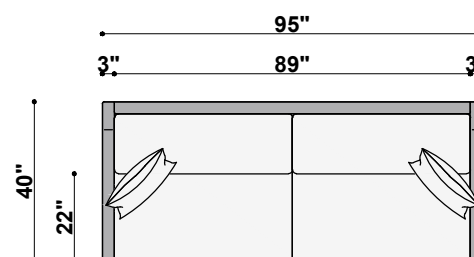

TOP VIEW
1411-295
Nantucket Falls 2-Cushion Long Sofa
87" to 95" Available Widths