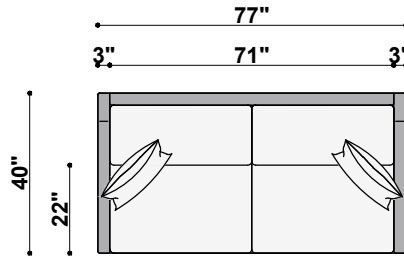

**1411 NANTUCKET FALLS  
TOP VIEWS**

TOP VIEW  
1411-30  
Nantucket Falls Chair  
26" to 30" Available Widths

TOP VIEW  
1411-00  
Nantucket Falls Chair  
29" Available Widths

TOP VIEW  
1411-41  
Nantucket Falls Chair 1/2  
31" to 41" Available Widths

TOP VIEW  
1411-162  
Nantucket Falls 1-Cushion Loveseat  
42" to 62" Available Widths

TOP VIEW  
1411-262  
Nantucket Falls 2-Cushion Loveseat  
42" to 62" Available Widths

TOP VIEW  
1411-177  
Nantucket Falls 1-Cushion Mid Sofa  
69" to 77" Available Widths