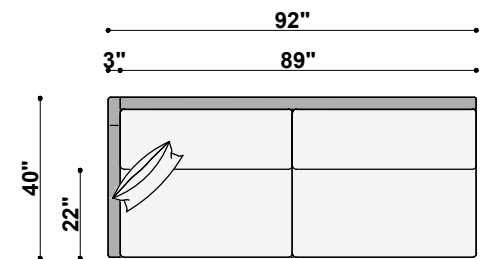

TOP VIEW
1411-383-RAF
Nantucket Falls Right Arm 3-Cushion Sofa
60" to 83" Available Widths

TOP VIEW
1411-292-LAF
Nantucket Falls Left Arm 2-Cushion Long Sofa
84" to 101" Available Widths