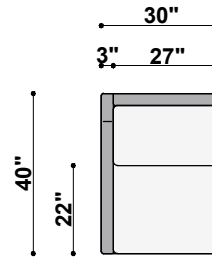

TOP VIEW  
1411-395  
Nantucket Falls 3-Cushion Long Sofa  
87" to 95" Available Widths

**1411 NANTUCKET FALLS  
TOP VIEWS**

TOP VIEW  
1411-3104  
Nantucket Falls 3-Cushion X-Long Sofa  
96" to 120" Available Widths

TOP VIEW  
1411-4104  
Nantucket Falls 4-Cushion X-Long Sofa  
96" to 120" Available Widths

TOP VIEW  
1411-30-LAF  
Nantucket Falls Left Arm Chair  
23" to 30" Available Widths

TOP VIEW  
1411-30-RAF  
Nantucket Falls Right Arm Chair  
23" to 30" Available Widths