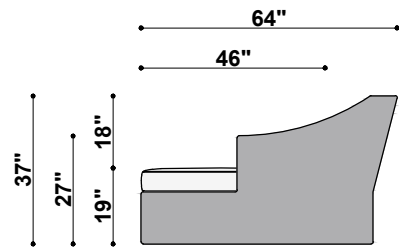

TOP VIEW  
1411-24-NOA  
Nantucket Falls Armless Chair  
20" to 24" Available Widths

TOP VIEW  
1411-248-NOA  
Nantucket Falls Armless Loveseat  
25" to 48" Available Widths

TOP VIEW  
1411-272-NOA  
Nantucket Falls Armless 2-Cushion Sofa  
49" to 72" Available Widths

TOP VIEW  
1411-372-NOA  
Nantucket Falls Armless 3-Cushion Sofa  
49" to 72" Available Widths

TOP VIEW  
1411-396-NOA  
Nantucket Falls Armless 3-Cushion Long Sofa  
73" to 96" Available Widths

TOP VIEW  
1411-496-NOA  
Nantucket Falls Armless 4-Cushion Long Sofa  
73" to 96" Available Widths

TOP VIEW  
1411-SQC  
Nantucket Falls Square Corner  
40" Available Widths

**1411 NANTUCKET FALLS  
SIDE VIEWS**

SIDE VIEW  
1411-30  
Nantucket Falls Chair  
26" to 30" Available Widths

SIDE VIEW  
1411-30-R  
Nantucket Falls Right Arm Chaise  
23" to 30" Available Widths