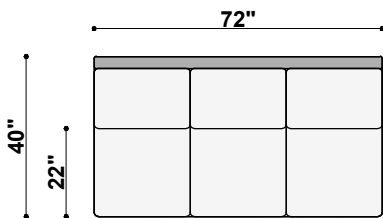

**1411 NANTUCKET FALLS  
TOP VIEWS**

TOP VIEW  
1411-292-RAF

Nantucket Falls Left Arm 2-Cushion Long Sofa  
84" to 101" Available Widths

TOP VIEW  
1411-392-LAF

Nantucket Falls Left Arm 3-Cushion Long Sofa  
84" to 101" Available Widths

TOP VIEW  
1411-392-RAF

Nantucket Falls Left Arm 3-Cushion Long Sofa  
84" to 101" Available Widths

TOP VIEW  
1411-391-LAF-CRN

Nantucket Falls Left Arm Corner Sofa  
91" to 120" Available Widths

TOP VIEW  
1411-391-RAF-CRN  
Nantucket Falls Right Arm Corner Sofa  
91" to 120" Available Widths

TOP VIEW  
1411-24-NOA  
Nantucket Falls Armless Chair  
20" to 24" Available Widths

TOP VIEW  
1411-248-NOA  
Nantucket Falls Armless Loveseat  
25" to 48" Available Widths

TOP VIEW  
1411-272-NOA  
Nantucket Falls Armless 2-Cushion Sofa  
49" to 72" Available Widths