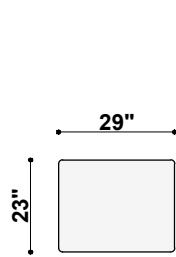

**1411 NANTUCKET FALLS  
TOP VIEWS**

TOP VIEW  
1411-30  
Nantucket Falls Chair  
26" to 30" Available Widths

TOP VIEW  
1411-00  
Nantucket Falls Chair  
29" Available Widths

TOP VIEW  
1411-41  
Nantucket Falls Chair 1/2  
31" to 41" Available Widths

TOP VIEW  
1411-162  
Nantucket Falls 1-Cushion Loveseat  
42" to 62" Available Widths

TOP VIEW  
1411-262  
Nantucket Falls 2-Cushion Loveseat  
42" to 62" Available Widths

TOP VIEW  
1411-177  
Nantucket Falls 1-Cushion Mid Sofa  
69" to 77" Available Widths

TOP VIEW  
1411-277  
Nantucket Falls 2-Cushion Mid Sofa  
69" to 77" Available Widths

TOP VIEW  
1411-186  
Nantucket Falls 1-Cushion Sofa  
78" to 86" Available Widths

TOP VIEW  
1411-286  
Nantucket Falls 2-Cushion Sofa  
78" to 86" Available Widths