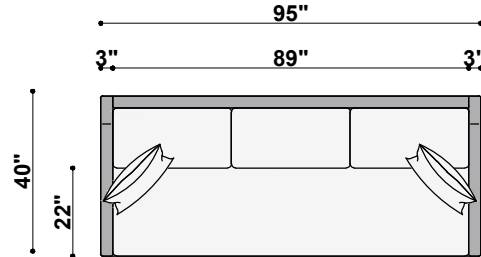

TOP VIEW
1411-195
Nantucket Falls 1-Cushion Long Sofa
87" to 95" Available Widths