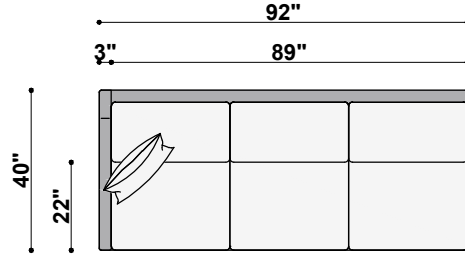

TOP VIEW
1411-392-LAF

Nantucket Falls Left Arm 3-Cushion Long Sofa
84" to 101" Available Widths