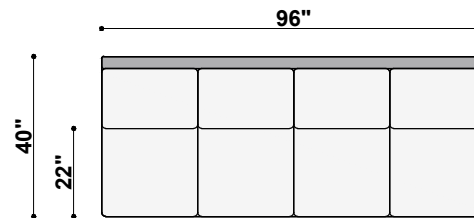

TOP VIEW
1411-496-NOA
Nantucket Falls Armless 4-Cushion Long Sofa
73" to 96" Available Widths