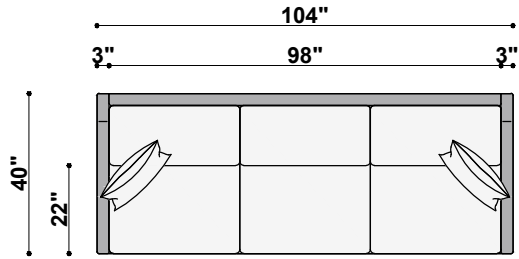

**1411 NANTUCKET FALLS
TOP VIEWS**

TOP VIEW
1411-3104
Nantucket Falls 3-Cushion X-Long Sofa
96" to 120" Available Widths