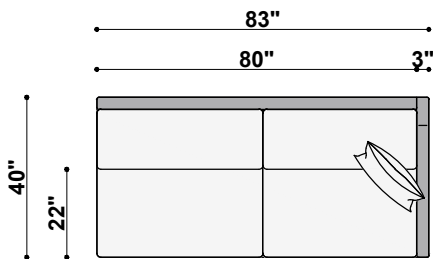

TOP VIEW
1411-283-RAF
Nantucket Falls Right Arm 2-Cushion Sofa
60" to 83" Available Widths