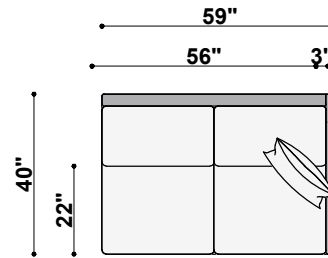

TOP VIEW  
1411-395  
Nantucket Falls 3-Cushion Long Sofa  
87" to 95" Available Widths

**1411 NANTUCKET FALLS  
TOP VIEWS**

TOP VIEW  
1411-3104  
Nantucket Falls 3-Cushion X-Long Sofa  
96" to 120" Available Widths

TOP VIEW  
1411-4104  
Nantucket Falls 4-Cushion X-Long Sofa  
96" to 120" Available Widths

TOP VIEW  
1411-30-LAF  
Nantucket Falls Left Arm Chair  
23" to 30" Available Widths

TOP VIEW  
1411-30-RAF  
Nantucket Falls Right Arm Chair  
23" to 30" Available Widths

TOP VIEW  
1411-30-CHS-L  
Nantucket Falls Left Arm Chaise  
23" to 30" Available Widths

TOP VIEW  
1411-30-CHS-R  
Nantucket Falls Right Arm Chaise  
23" to 30" Available Widths

TOP VIEW  
1411-259-LAF  
Nantucket Falls Left Arm Loveseat  
31" to 59" Available Widths