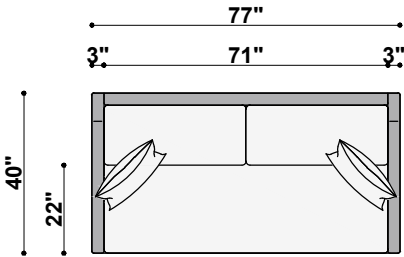

TOP VIEW
1411-177
Nantucket Falls 1-Cushion Mid Sofa
69" to 77" Available Widths