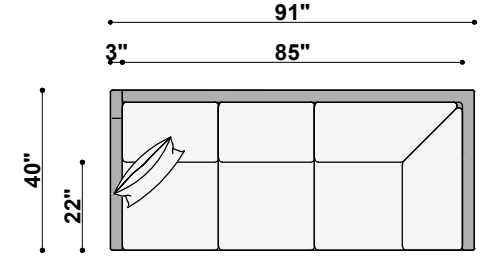

**1411 NANTUCKET FALLS  
TOP VIEWS**

TOP VIEW  
1411-292-RAF

Nantucket Falls Left Arm 2-Cushion Long Sofa  
84" to 101" Available Widths

TOP VIEW  
1411-392-LAF

Nantucket Falls Left Arm 3-Cushion Long Sofa  
84" to 101" Available Widths

TOP VIEW  
1411-392-RAF

Nantucket Falls Left Arm 3-Cushion Long Sofa  
84" to 101" Available Widths

TOP VIEW  
1411-391-LAF-CRN

Nantucket Falls Left Arm Corner Sofa  
91" to 120" Available Widths

TOP VIEW  
1411-391-RAF-CRN  
Nantucket Falls Right Arm Corner Sofa  
91" to 120" Available Widths