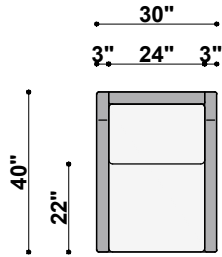

**1411 NANTUCKET FALLS  
TOP VIEWS**

TOP VIEW  
1411-30  
Nantucket Falls Chair  
26" to 30" Available Widths

TOP VIEW  
1411-00  
Nantucket Falls Chair  
29" Available Widths

TOP VIEW  
1411-41  
Nantucket Falls Chair 1/2  
31" to 41" Available Widths

TOP VIEW  
1411-162  
Nantucket Falls 1-Cushion Loveseat  
42" to 62" Available Widths

TOP VIEW  
1411-262  
Nantucket Falls 2-Cushion Loveseat  
42" to 62" Available Widths

TOP VIEW  
1411-177  
Nantucket Falls 1-Cushion Mid Sofa  
69" to 77" Available Widths