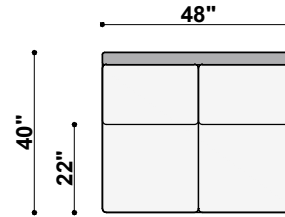

**1411 NANTUCKET FALLS  
TOP VIEWS**

TOP VIEW  
1411-292-RAF

Nantucket Falls Left Arm 2-Cushion Long Sofa  
84" to 101" Available Widths

TOP VIEW  
1411-392-LAF

Nantucket Falls Left Arm 3-Cushion Long Sofa  
84" to 101" Available Widths

TOP VIEW  
1411-392-RAF

Nantucket Falls Left Arm 3-Cushion Long Sofa  
84" to 101" Available Widths

TOP VIEW  
1411-391-LAF-CRN

Nantucket Falls Left Arm Corner Sofa  
91" to 120" Available Widths

TOP VIEW  
1411-391-RAF-CRN  
Nantucket Falls Right Arm Corner Sofa  
91" to 120" Available Widths

TOP VIEW  
1411-24-NOA  
Nantucket Falls Armless Chair  
20" to 24" Available Widths

TOP VIEW  
1411-248-NOA  
Nantucket Falls Armless Loveseat  
25" to 48" Available Widths

TOP VIEW  
1411-272-NOA  
Nantucket Falls Armless 2-Cushion Sofa  
49" to 72" Available Widths