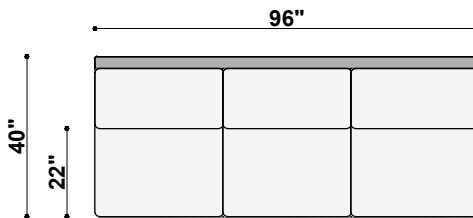

TOP VIEW
1411-396-NOA
Nantucket Falls Armless 3-Cushion Long Sofa
73" to 96" Available Widths