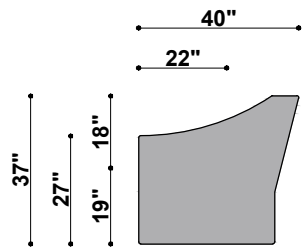

TOP VIEW  
1411-24-NOA  
Nantucket Falls Armless Chair  
20" to 24" Available Widths

TOP VIEW  
1411-248-NOA  
Nantucket Falls Armless Loveseat  
25" to 48" Available Widths

TOP VIEW  
1411-272-NOA  
Nantucket Falls Armless 2-Cushion Sofa  
49" to 72" Available Widths

TOP VIEW  
1411-372-NOA  
Nantucket Falls Armless 3-Cushion Sofa  
49" to 72" Available Widths

TOP VIEW  
1411-396-NOA  
Nantucket Falls Armless 3-Cushion Long Sofa  
73" to 96" Available Widths

TOP VIEW  
1411-496-NOA  
Nantucket Falls Armless 4-Cushion Long Sofa  
73" to 96" Available Widths

TOP VIEW  
1411-SQC  
Nantucket Falls Square Corner  
40" Available Widths

**1411 NANTUCKET FALLS  
SIDE VIEWS**

SIDE VIEW  
1411-30  
Nantucket Falls Chair  
26" to 30" Available Widths

SIDE VIEW  
1411-30-R  
Nantucket Falls Right Arm Chaise  
23" to 30" Available Widths