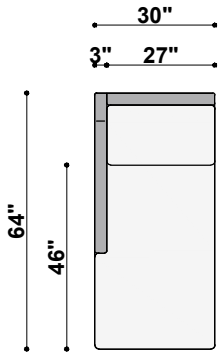

TOP VIEW  
1411-386  
Nantucket Falls 3-Cushion Sofa  
78" to 86" Available Widths

TOP VIEW  
1411-195  
Nantucket Falls 1-Cushion Long Sofa  
87" to 95" Available Widths

TOP VIEW  
1411-295  
Nantucket Falls 2-Cushion Long Sofa  
87" to 95" Available Widths

TOP VIEW  
1411-395  
Nantucket Falls 3-Cushion Long Sofa  
87" to 95" Available Widths

**1411 NANTUCKET FALLS  
TOP VIEWS**

TOP VIEW  
1411-3104  
Nantucket Falls 3-Cushion X-Long Sofa  
96" to 120" Available Widths

TOP VIEW  
1411-4104  
Nantucket Falls 4-Cushion X-Long Sofa  
96" to 120" Available Widths

TOP VIEW  
1411-30-LAF  
Nantucket Falls Left Arm Chair  
23" to 30" Available Widths

TOP VIEW  
1411-30-RAF  
Nantucket Falls Right Arm Chair  
23" to 30" Available Widths