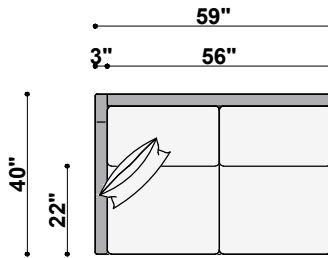

TOP VIEW  
1411-4104  
Nantucket Falls 4-Cushion X-Long Sofa  
96" to 120" Available Widths

TOP VIEW  
1411-30-LAF  
Nantucket Falls Left Arm Chair  
23" to 30" Available Widths

TOP VIEW  
1411-30-RAF  
Nantucket Falls Right Arm Chair  
23" to 30" Available Widths

TOP VIEW  
1411-30-CHS-L  
Nantucket Falls Left Arm Chaise  
23" to 30" Available Widths

TOP VIEW  
1411-30-CHS-R  
Nantucket Falls Right Arm Chaise  
23" to 30" Available Widths

TOP VIEW  
1411-259-LAF  
Nantucket Falls Left Arm Loveseat  
31" to 59" Available Widths