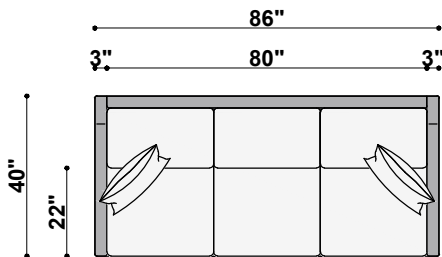

**1411 NANTUCKET FALLS  
TOP VIEWS**

TOP VIEW  
1411-30  
Nantucket Falls Chair  
26" to 30" Available Widths

TOP VIEW  
1411-00  
Nantucket Falls Chair  
29" Available Widths

TOP VIEW  
1411-41  
Nantucket Falls Chair 1/2  
31" to 41" Available Widths

TOP VIEW  
1411-162  
Nantucket Falls 1-Cushion Loveseat  
42" to 62" Available Widths

TOP VIEW  
1411-262  
Nantucket Falls 2-Cushion Loveseat  
42" to 62" Available Widths

TOP VIEW  
1411-177  
Nantucket Falls 1-Cushion Mid Sofa  
69" to 77" Available Widths

TOP VIEW  
1411-277  
Nantucket Falls 2-Cushion Mid Sofa  
69" to 77" Available Widths

TOP VIEW  
1411-186  
Nantucket Falls 1-Cushion Sofa  
78" to 86" Available Widths

TOP VIEW  
1411-286  
Nantucket Falls 2-Cushion Sofa  
78" to 86" Available Widths