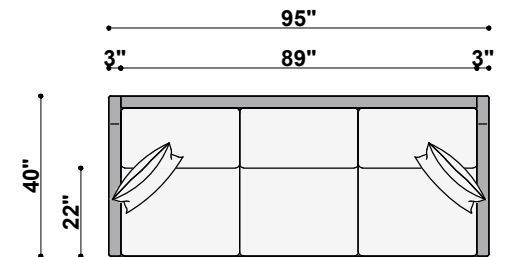

TOP VIEW  
1411-277  
Nantucket Falls 2-Cushion Mid Sofa  
69" to 77" Available Widths

TOP VIEW  
1411-186  
Nantucket Falls 1-Cushion Sofa  
78" to 86" Available Widths

TOP VIEW  
1411-286  
Nantucket Falls 2-Cushion Sofa  
78" to 86" Available Widths

TOP VIEW  
1411-386  
Nantucket Falls 3-Cushion Sofa  
78" to 86" Available Widths

TOP VIEW  
1411-195  
Nantucket Falls 1-Cushion Long Sofa  
87" to 95" Available Widths

TOP VIEW  
1411-295  
Nantucket Falls 2-Cushion Long Sofa  
87" to 95" Available Widths