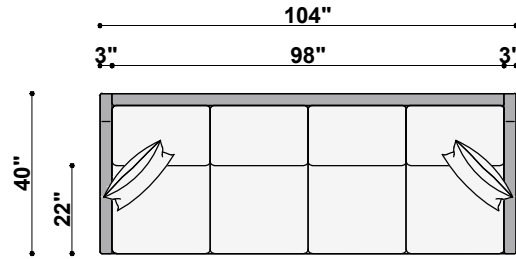

TOP VIEW  
1411-386  
Nantucket Falls 3-Cushion Sofa  
78" to 86" Available Widths

TOP VIEW  
1411-195  
Nantucket Falls 1-Cushion Long Sofa  
87" to 95" Available Widths

TOP VIEW  
1411-295  
Nantucket Falls 2-Cushion Long Sofa  
87" to 95" Available Widths

TOP VIEW  
1411-395  
Nantucket Falls 3-Cushion Long Sofa  
87" to 95" Available Widths

**1411 NANTUCKET FALLS  
TOP VIEWS**

TOP VIEW  
1411-3104  
Nantucket Falls 3-Cushion X-Long Sofa  
96" to 120" Available Widths