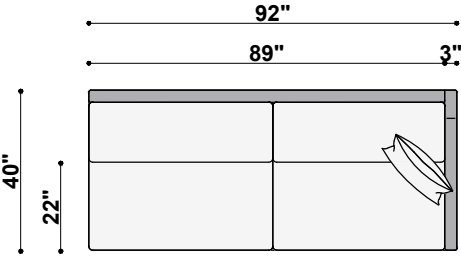

**1411 NANTUCKET FALLS
TOP VIEWS**

TOP VIEW
1411-292-RAF

Nantucket Falls Left Arm 2-Cushion Long Sofa
84" to 101" Available Widths