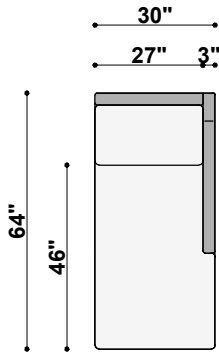

TOP VIEW  
1411-395  
Nantucket Falls 3-Cushion Long Sofa  
87" to 95" Available Widths

**1411 NANTUCKET FALLS  
TOP VIEWS**

TOP VIEW  
1411-3104  
Nantucket Falls 3-Cushion X-Long Sofa  
96" to 120" Available Widths

TOP VIEW  
1411-4104  
Nantucket Falls 4-Cushion X-Long Sofa  
96" to 120" Available Widths

TOP VIEW  
1411-30-LAF  
Nantucket Falls Left Arm Chair  
23" to 30" Available Widths

TOP VIEW  
1411-30-RAF  
Nantucket Falls Right Arm Chair  
23" to 30" Available Widths

TOP VIEW  
1411-30-CHS-L  
Nantucket Falls Left Arm Chaise  
23" to 30" Available Widths

TOP VIEW  
1411-30-CHS-R  
Nantucket Falls Right Arm Chaise  
23" to 30" Available Widths

TOP VIEW  
1411-259-LAF  
Nantucket Falls Left Arm Loveseat  
31" to 59" Available Widths