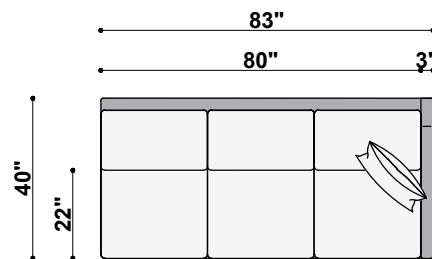

TOP VIEW
1411-383-LAF
Nantucket Falls Left Arm 3-Cushion Sofa
60" to 83" Available Widths

TOP VIEW
1411-383-RAF
Nantucket Falls Right Arm 3-Cushion Sofa
60" to 83" Available Widths