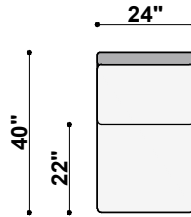

**1411 NANTUCKET FALLS  
TOP VIEWS**

TOP VIEW  
1411-292-RAF

Nantucket Falls Left Arm 2-Cushion Long Sofa  
84" to 101" Available Widths

TOP VIEW  
1411-392-LAF

Nantucket Falls Left Arm 3-Cushion Long Sofa  
84" to 101" Available Widths

TOP VIEW  
1411-392-RAF

Nantucket Falls Left Arm 3-Cushion Long Sofa  
84" to 101" Available Widths

TOP VIEW  
1411-391-LAF-CRN

Nantucket Falls Left Arm Corner Sofa  
91" to 120" Available Widths

TOP VIEW  
1411-391-RAF-CRN  
Nantucket Falls Right Arm Corner Sofa  
91" to 120" Available Widths

TOP VIEW  
1411-24-NOA  
Nantucket Falls Armless Chair  
20" to 24" Available Widths

TOP VIEW  
1411-248-NOA  
Nantucket Falls Armless Loveseat  
25" to 48" Available Widths

TOP VIEW  
1411-272-NOA  
Nantucket Falls Armless 2-Cushion Sofa  
49" to 72" Available Widths