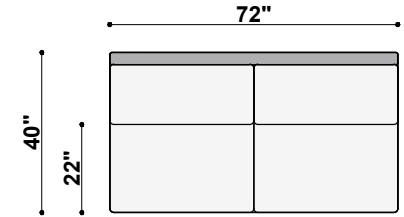

**1411 NANTUCKET FALLS  
TOP VIEWS**

TOP VIEW  
1411-292-RAF

Nantucket Falls Left Arm 2-Cushion Long Sofa  
84" to 101" Available Widths

TOP VIEW  
1411-392-LAF

Nantucket Falls Left Arm 3-Cushion Long Sofa  
84" to 101" Available Widths

TOP VIEW  
1411-392-RAF

Nantucket Falls Left Arm 3-Cushion Long Sofa  
84" to 101" Available Widths

TOP VIEW  
1411-391-LAF-CRN

Nantucket Falls Left Arm Corner Sofa  
91" to 120" Available Widths

TOP VIEW  
1411-391-RAF-CRN  
Nantucket Falls Right Arm Corner Sofa  
91" to 120" Available Widths

TOP VIEW  
1411-24-NOA  
Nantucket Falls Armless Chair  
20" to 24" Available Widths

TOP VIEW  
1411-248-NOA  
Nantucket Falls Armless Loveseat  
25" to 48" Available Widths

TOP VIEW  
1411-272-NOA  
Nantucket Falls Armless 2-Cushion Sofa  
49" to 72" Available Widths