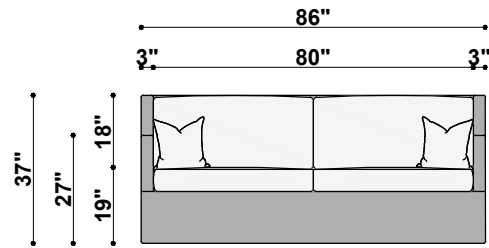

TOP VIEW  
1411-372-NOA  
Nantucket Falls Armless 3-Cushion Sofa  
49" to 72" Available Widths

TOP VIEW  
1411-396-NOA  
Nantucket Falls Armless 3-Cushion Long Sofa  
73" to 96" Available Widths

TOP VIEW  
1411-496-NOA  
Nantucket Falls Armless 4-Cushion Long Sofa  
73" to 96" Available Widths

TOP VIEW  
1411-SQC  
Nantucket Falls Square Corner  
40" Available Widths

**1411 NANTUCKET FALLS  
SIDE VIEWS**

SIDE VIEW  
1411-30  
Nantucket Falls Chair  
26" to 30" Available Widths

SIDE VIEW  
1411-30-R  
Nantucket Falls Right Arm Chaise  
23" to 30" Available Widths

**1411 NANTUCKET FALLS  
FRONT VIEW**

FRONT VIEW  
1411-286  
Nantucket Falls 2-Cushion Sofa  
78" to 86" Available Widths