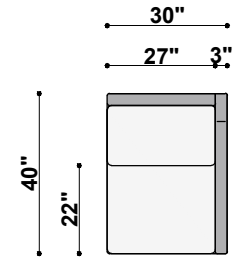

TOP VIEW  
1411-386  
Nantucket Falls 3-Cushion Sofa  
78" to 86" Available Widths

TOP VIEW  
1411-195  
Nantucket Falls 1-Cushion Long Sofa  
87" to 95" Available Widths

TOP VIEW  
1411-295  
Nantucket Falls 2-Cushion Long Sofa  
87" to 95" Available Widths

TOP VIEW  
1411-395  
Nantucket Falls 3-Cushion Long Sofa  
87" to 95" Available Widths

**1411 NANTUCKET FALLS  
TOP VIEWS**

TOP VIEW  
1411-3104  
Nantucket Falls 3-Cushion X-Long Sofa  
96" to 120" Available Widths

TOP VIEW  
1411-4104  
Nantucket Falls 4-Cushion X-Long Sofa  
96" to 120" Available Widths

TOP VIEW  
1411-30-LAF  
Nantucket Falls Left Arm Chair  
23" to 30" Available Widths

TOP VIEW  
1411-30-RAF  
Nantucket Falls Right Arm Chair  
23" to 30" Available Widths