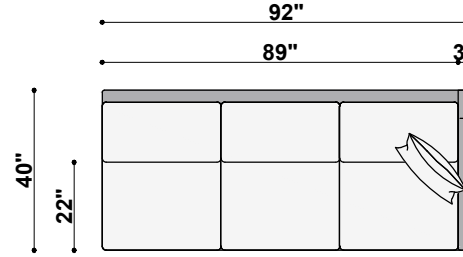

**1411 NANTUCKET FALLS  
TOP VIEWS**

TOP VIEW  
1411-292-RAF

Nantucket Falls Left Arm 2-Cushion Long Sofa  
84" to 101" Available Widths

TOP VIEW  
1411-392-LAF

Nantucket Falls Left Arm 3-Cushion Long Sofa  
84" to 101" Available Widths