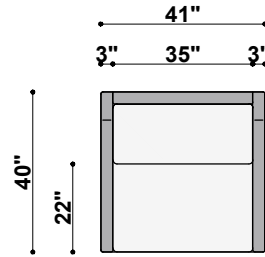

**1411 NANTUCKET FALLS  
TOP VIEWS**

TOP VIEW  
1411-30  
Nantucket Falls Chair  
26" to 30" Available Widths

TOP VIEW  
1411-00  
Nantucket Falls Chair  
29" Available Widths

TOP VIEW  
1411-41  
Nantucket Falls Chair 1/2  
31" to 41" Available Widths

TOP VIEW  
1411-162  
Nantucket Falls 1-Cushion Loveseat  
42" to 62" Available Widths

TOP VIEW  
1411-262  
Nantucket Falls 2-Cushion Loveseat  
42" to 62" Available Widths

TOP VIEW  
1411-177  
Nantucket Falls 1-Cushion Mid Sofa  
69" to 77" Available Widths