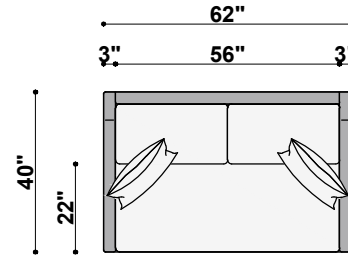

**1411 NANTUCKET FALLS  
TOP VIEWS**

TOP VIEW  
1411-30  
Nantucket Falls Chair  
26" to 30" Available Widths

TOP VIEW  
1411-00  
Nantucket Falls Chair  
29" Available Widths

TOP VIEW  
1411-41  
Nantucket Falls Chair 1/2  
31" to 41" Available Widths

TOP VIEW  
1411-162  
Nantucket Falls 1-Cushion Loveseat  
42" to 62" Available Widths

TOP VIEW  
1411-262  
Nantucket Falls 2-Cushion Loveseat  
42" to 62" Available Widths

TOP VIEW  
1411-177  
Nantucket Falls 1-Cushion Mid Sofa  
69" to 77" Available Widths