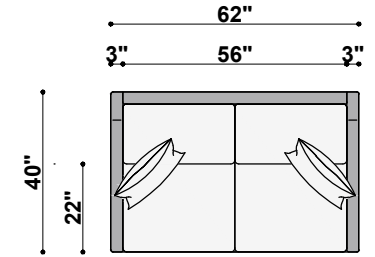

**1411 NANTUCKET FALLS  
TOP VIEWS**

TOP VIEW  
1411-30  
Nantucket Falls Chair  
26" to 30" Available Widths

TOP VIEW  
1411-00  
Nantucket Falls Chair  
29" Available Widths

TOP VIEW  
1411-41  
Nantucket Falls Chair 1/2  
31" to 41" Available Widths

TOP VIEW  
1411-162  
Nantucket Falls 1-Cushion Loveseat  
42" to 62" Available Widths

TOP VIEW  
1411-262  
Nantucket Falls 2-Cushion Loveseat  
42" to 62" Available Widths

TOP VIEW  
1411-177  
Nantucket Falls 1-Cushion Mid Sofa  
69" to 77" Available Widths