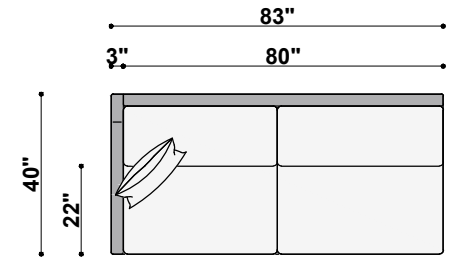

TOP VIEW
1411-259-RAF
Nantucket Falls Right Arm Loveseat
31" to 59" Available Widths

TOP VIEW
1411-283-LAF
Nantucket Falls Left Arm 2-Cushion Sofa
60" to 83" Available Widths