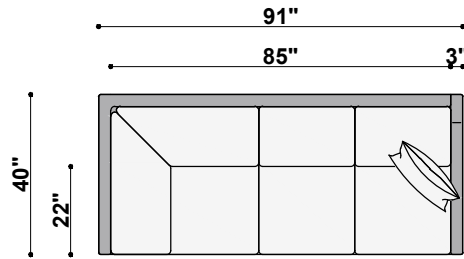

TOP VIEW
1411-391-RAF-CRN
Nantucket Falls Right Arm Corner Sofa
91" to 120" Available Widths