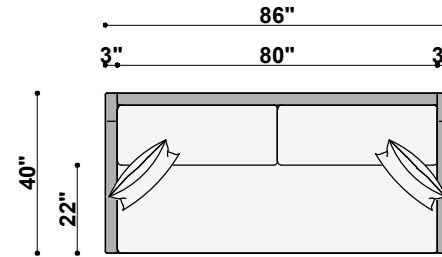

TOP VIEW
1411-186
Nantucket Falls 1-Cushion Sofa
78" to 86" Available Widths