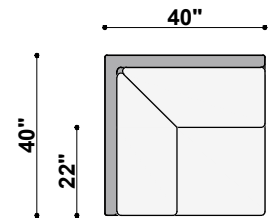

TOP VIEW
1411-SQC
Nantucket Falls Square Corner
40" Available Widths