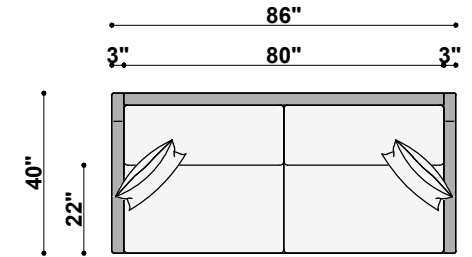

TOP VIEW
1411-286
Nantucket Falls 2-Cushion Sofa
78" to 86" Available Widths