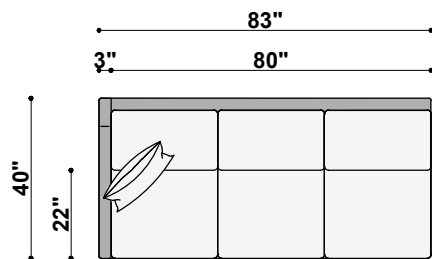

TOP VIEW
1411-283-RAF
Nantucket Falls Right Arm 2-Cushion Sofa
60" to 83" Available Widths

TOP VIEW
1411-383-LAF
Nantucket Falls Left Arm 3-Cushion Sofa
60" to 83" Available Widths