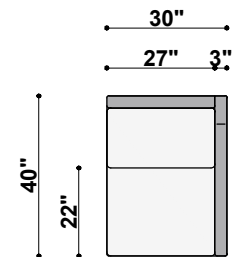

TOP VIEW
1423-386
Nantucket 3-Cushion Sofa
78" to 86" Available Widths

TOP VIEW
1423-295
Nantucket 2-Cushion Long Sofa
87" to 95" Available Widths

TOP VIEW
1423-395
Nantucket 3-Cushion Long Sofa
87" to 95" Available Widths

TOP VIEW
1423-195
Nantucket 1-Cushion Long Sofa
87" to 95" Available Widths

**1423 NANTUCKET
TOP VIEWS**

TOP VIEW
1423-3104
Nantucket 3-Cushion X-Long Sofa
96" to 120" Available Widths

TOP VIEW
1423-4104
Nantucket 4-Cushion X-Long Sofa
96" to 120" Available Widths

TOP VIEW
1423-30-LAF
Nantucket Left Arm Chair
23" to 30" Available Widths

TOP VIEW
1423-30-RAF
Nantucket Right Arm Chair
23" to 30" Available Widths

TOP VIEW
1423-30-CHS-L
Nantucket Left Arm Chaise
23" to 30" Available Widths