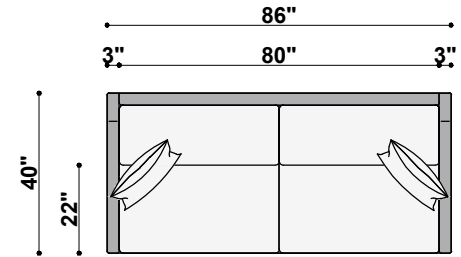

TOP VIEW
1423-162
Nantucket 1-Cushion Loveseat
42" to 62" Available Widths

TOP VIEW
1423-262
Nantucket 2-Cushion Loveseat
42" to 62" Available Widths

TOP VIEW
1423-177
Nantucket 1-Cushion Mid Sofa
69" to 77" Available Widths

TOP VIEW
1423-277
Nantucket 2-Cushion Mid Sofa
69" to 77" Available Widths

TOP VIEW
1423-186
Nantucket 1-Cushion Sofa
78" to 86" Available Widths

TOP VIEW
1423-286
Nantucket 2-Cushion Sofa
78" to 86" Available Widths