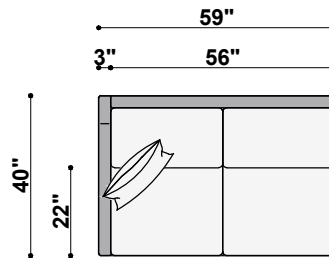

TOP VIEW
1423-30-LAF
Nantucket Left Arm Chair
23" to 30" Available Widths

TOP VIEW
1423-30-RAF
Nantucket Right Arm Chair
23" to 30" Available Widths

TOP VIEW
1423-30-CHS-L
Nantucket Left Arm Chaise
23" to 30" Available Widths

TOP VIEW
1423-30-CHS-R
Nantucket Right Arm Chaise
23" to 30" Available Widths

TOP VIEW
1423-259-LAF
Nantucket Left Arm Loveseat
31" to 59" Available Widths

TOP VIEW
1423-259-RAF
Nantucket Right Arm Loveseat
31" to 59" Available Widths