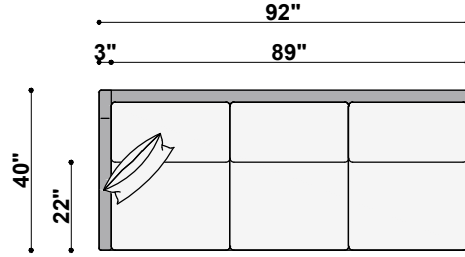

TOP VIEW
1423-392-LAF
Nantucket Left Arm 3-Cushion Long Sofa
84" to 101" Available Widths