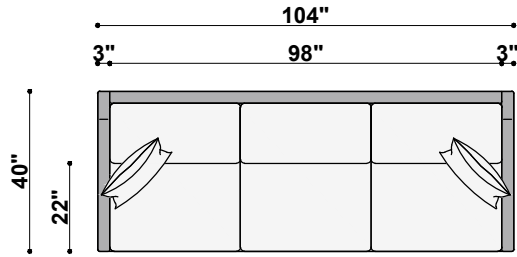

TOP VIEW
1423-386
Nantucket 3-Cushion Sofa
78" to 86" Available Widths

TOP VIEW
1423-295
Nantucket 2-Cushion Long Sofa
87" to 95" Available Widths

TOP VIEW
1423-395
Nantucket 3-Cushion Long Sofa
87" to 95" Available Widths

TOP VIEW
1423-195
Nantucket 1-Cushion Long Sofa
87" to 95" Available Widths

**1423 NANTUCKET
TOP VIEWS**

TOP VIEW
1423-3104
Nantucket 3-Cushion X-Long Sofa
96" to 120" Available Widths

TOP VIEW
1423-4104
Nantucket 4-Cushion X-Long Sofa
96" to 120" Available Widths