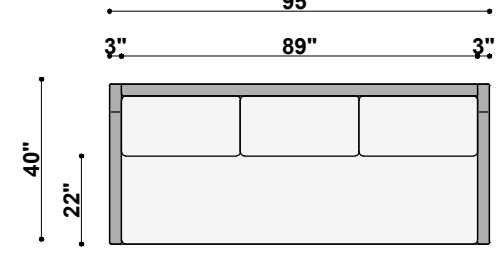

TOP VIEW
1423-162
Nantucket 1-Cushion Loveseat
42" to 62" Available Widths

TOP VIEW
1423-262
Nantucket 2-Cushion Loveseat
42" to 62" Available Widths

TOP VIEW
1423-177
Nantucket 1-Cushion Mid Sofa
69" to 77" Available Widths

TOP VIEW
1423-277
Nantucket 2-Cushion Mid Sofa
69" to 77" Available Widths

TOP VIEW
1423-186
Nantucket 1-Cushion Sofa
78" to 86" Available Widths

TOP VIEW
1423-286
Nantucket 2-Cushion Sofa
78" to 86" Available Widths

TOP VIEW
1423-386
Nantucket 3-Cushion Sofa
78" to 86" Available Widths

TOP VIEW
1423-295
Nantucket 2-Cushion Long Sofa
87" to 95" Available Widths

TOP VIEW
1423-395
Nantucket 3-Cushion Long Sofa
87" to 95" Available Widths