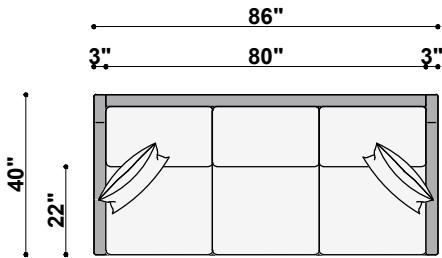

**1423 NANTUCKET
TOP VIEWS**

TOP VIEW
1423-30
Nantucket Chair
26" to 30" Available Widths

TOP VIEW
1423-00
Nantucket Ottoman
29" Available Width

TOP VIEW
1423-41
Nantucket Chair 1/2
31" to 41" Available Widths

TOP VIEW
1423-162
Nantucket 1-Cushion Loveseat
42" to 62" Available Widths

TOP VIEW
1423-262
Nantucket 2-Cushion Loveseat
42" to 62" Available Widths

TOP VIEW
1423-177
Nantucket 1-Cushion Mid Sofa
69" to 77" Available Widths

TOP VIEW
1423-277
Nantucket 2-Cushion Mid Sofa
69" to 77" Available Widths

TOP VIEW
1423-186
Nantucket 1-Cushion Sofa
78" to 86" Available Widths

TOP VIEW
1423-286
Nantucket 2-Cushion Sofa
78" to 86" Available Widths