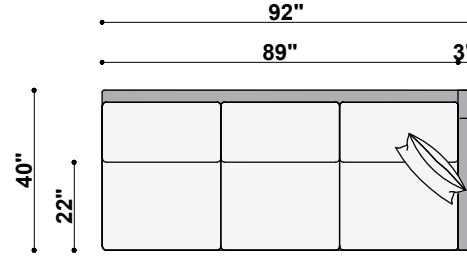

TOP VIEW
1423-392-LAF
Nantucket Left Arm 3-Cushion Long Sofa
84" to 101" Available Widths

TOP VIEW
1423-392-RAF
Nantucket Left Arm 3-Cushion Long Sofa
84" to 101" Available Widths