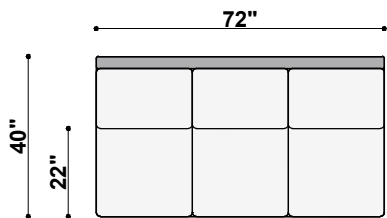

TOP VIEW
1423-292-RAF
Nantucket Left Arm 2-Cushion Long Sofa
84" to 101" Available Widths

TOP VIEW
1423-392-LAF
Nantucket Left Arm 3-Cushion Long Sofa
84" to 101" Available Widths

TOP VIEW
1423-392-RAF
Nantucket Left Arm 3-Cushion Long Sofa
84" to 101" Available Widths

TOP VIEW
1423-191-LAF-CRN
Nantucket Left Arm Corner Sofa
91" to 120" Available Widths

TOP VIEW
1423-191-RAF-CRN
Nantucket Right Arm Corner Sofa
91" to 120" Available Widths

TOP VIEW
1423-24-NOA
Nantucket Armless Chair
20" to 24" Available Widths

TOP VIEW
1423-248-NOA
Nantucket Armless Loveseat
25" to 48" Available Widths

TOP VIEW
1423-272-NOA
Nantucket Armless 2-Cushion Sofa
49" to 72" Available Widths

TOP VIEW
1423-372-NOA
Nantucket Armless 3-Cushion Sofa
49" to 72" Available Widths