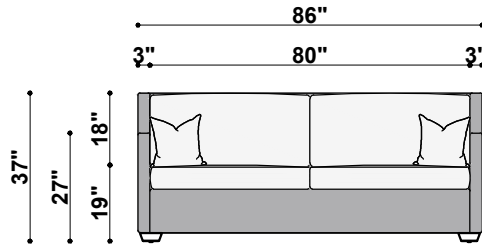

TOP VIEW
1423-396-NOA
Nantucket Armless 3-Cushion Long Sofa
73" to 96" Available Widths

TOP VIEW
1423-496-NOA
Nantucket Armless 3-Cushion Long Sofa
73" to 96" Available Widths

TOP VIEW
1423-SQC
Nantucket Square Corner
40" Available Widths

**1423 NANTUCKET
SIDE VIEWS**

SIDE VIEW
1423-30
Nantucket Chair
26" to 30" Available Widths

SIDE VIEW
1423-30-CHS-R
Nantucket Right Arm Chaise
23" to 30" Available Widths

**1423 NANTUCKET
FRONT VIEW**

FRONT VIEW
1423-286
Nantucket 2-Cushion Sofa
78" to 86" Available Widths