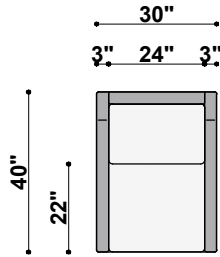

**1423 NANTUCKET
TOP VIEWS**

TOP VIEW
1423-30
Nantucket Chair
26" to 30" Available Widths

TOP VIEW
1423-00
Nantucket Ottoman
29" Available Width

TOP VIEW
1423-41
Nantucket Chair 1/2
31" to 41" Available Widths

TOP VIEW
1423-162
Nantucket 1-Cushion Loveseat
42" to 62" Available Widths

TOP VIEW
1423-262
Nantucket 2-Cushion Loveseat
42" to 62" Available Widths

TOP VIEW
1423-177
Nantucket 1-Cushion Mid Sofa
69" to 77" Available Widths

TOP VIEW
1423-277
Nantucket 2-Cushion Mid Sofa
69" to 77" Available Widths

TOP VIEW
1423-186
Nantucket 1-Cushion Sofa
78" to 86" Available Widths

TOP VIEW
1423-286
Nantucket 2-Cushion Sofa
78" to 86" Available Widths