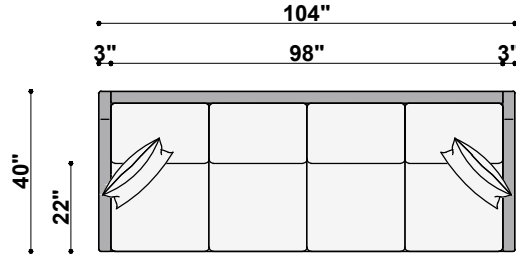

TOP VIEW
1423-277
Nantucket 2-Cushion Mid Sofa
69" to 77" Available Widths

TOP VIEW
1423-186
Nantucket 1-Cushion Sofa
78" to 86" Available Widths

TOP VIEW
1423-286
Nantucket 2-Cushion Sofa
78" to 86" Available Widths

TOP VIEW
1423-386
Nantucket 3-Cushion Sofa
78" to 86" Available Widths

TOP VIEW
1423-295
Nantucket 2-Cushion Long Sofa
87" to 95" Available Widths

TOP VIEW
1423-395
Nantucket 3-Cushion Long Sofa
87" to 95" Available Widths

TOP VIEW
1423-195
Nantucket 1-Cushion Long Sofa
87" to 95" Available Widths

**1423 NANTUCKET
TOP VIEWS**

TOP VIEW
1423-3104
Nantucket 3-Cushion X-Long Sofa
96" to 120" Available Widths

TOP VIEW
1423-4104
Nantucket 4-Cushion X-Long Sofa
96" to 120" Available Widths