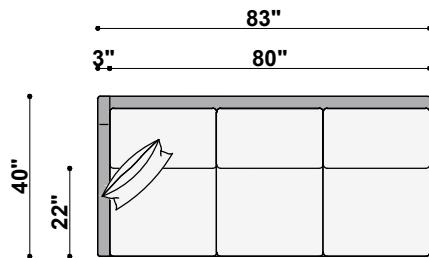

TOP VIEW
1423-383-LAF
Nantucket Left Arm 3-Cushion Sofa
60" to 83" Available Widths