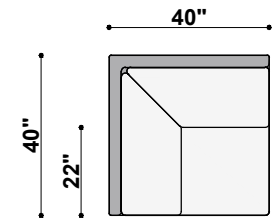

TOP VIEW
1423-191-LAF-CRN
Nantucket Left Arm Corner Sofa
91" to 120" Available Widths

TOP VIEW
1423-191-RAF-CRN
Nantucket Right Arm Corner Sofa
91" to 120" Available Widths

TOP VIEW
1423-24-NOA
Nantucket Armless Chair
20" to 24" Available Widths

TOP VIEW
1423-248-NOA
Nantucket Armless Loveseat
25" to 48" Available Widths

TOP VIEW
1423-272-NOA
Nantucket Armless 2-Cushion Sofa
49" to 72" Available Widths

TOP VIEW
1423-372-NOA
Nantucket Armless 3-Cushion Sofa
49" to 72" Available Widths

TOP VIEW
1423-396-NOA
Nantucket Armless 3-Cushion Long Sofa
73" to 96" Available Widths

TOP VIEW
1423-496-NOA
Nantucket Armless 3-Cushion Long Sofa
73" to 96" Available Widths

TOP VIEW
1423-SQC
Nantucket Square Corner
40" Available Widths