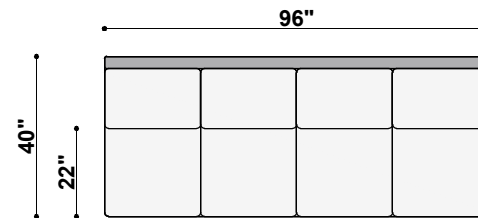

TOP VIEW
1423-191-LAF-CRN
Nantucket Left Arm Corner Sofa
91" to 120" Available Widths

TOP VIEW
1423-191-RAF-CRN
Nantucket Right Arm Corner Sofa
91" to 120" Available Widths

TOP VIEW
1423-24-NOA
Nantucket Armless Chair
20" to 24" Available Widths

TOP VIEW
1423-248-NOA
Nantucket Armless Loveseat
25" to 48" Available Widths

TOP VIEW
1423-272-NOA
Nantucket Armless 2-Cushion Sofa
49" to 72" Available Widths

TOP VIEW
1423-372-NOA
Nantucket Armless 3-Cushion Sofa
49" to 72" Available Widths

TOP VIEW
1423-396-NOA
Nantucket Armless 3-Cushion Long Sofa
73" to 96" Available Widths

TOP VIEW
1423-496-NOA
Nantucket Armless 3-Cushion Long Sofa
73" to 96" Available Widths

TOP VIEW
1423-SQC
Nantucket Square Corner
40" Available Widths