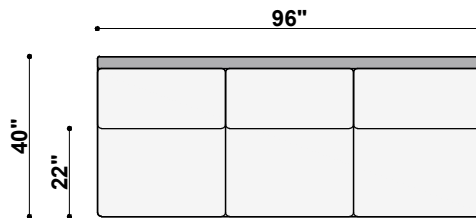

TOP VIEW
1423-396-NOA
Nantucket Armless 3-Cushion Long Sofa
73" to 96" Available Widths