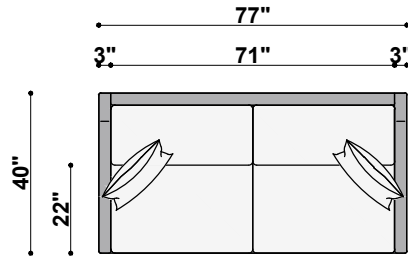

**1423 NANTUCKET
TOP VIEWS**

TOP VIEW
1423-30
Nantucket Chair
26" to 30" Available Widths

TOP VIEW
1423-00
Nantucket Ottoman
29" Available Width

TOP VIEW
1423-41
Nantucket Chair 1/2
31" to 41" Available Widths

TOP VIEW
1423-162
Nantucket 1-Cushion Loveseat
42" to 62" Available Widths

TOP VIEW
1423-262
Nantucket 2-Cushion Loveseat
42" to 62" Available Widths

TOP VIEW
1423-177
Nantucket 1-Cushion Mid Sofa
69" to 77" Available Widths