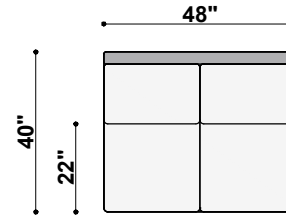

TOP VIEW
1423-383-RAF
Nantucket Right Arm 3-Cushion Sofa
60" to 83" Available Widths

TOP VIEW
1423-292-LAF
Nantucket Left Arm 2-Cushion Long Sofa
84" to 101" Available Widths

**1423 NANTUCKET
TOP VIEWS**

TOP VIEW
1423-292-RAF
Nantucket Left Arm 2-Cushion Long Sofa
84" to 101" Available Widths

TOP VIEW
1423-392-LAF
Nantucket Left Arm 3-Cushion Long Sofa
84" to 101" Available Widths

TOP VIEW
1423-392-RAF
Nantucket Left Arm 3-Cushion Long Sofa
84" to 101" Available Widths

TOP VIEW
1423-191-LAF-CRN
Nantucket Left Arm Corner Sofa
91" to 120" Available Widths

TOP VIEW
1423-191-RAF-CRN
Nantucket Right Arm Corner Sofa
91" to 120" Available Widths

TOP VIEW
1423-24-NOA
Nantucket Armless Chair
20" to 24" Available Widths