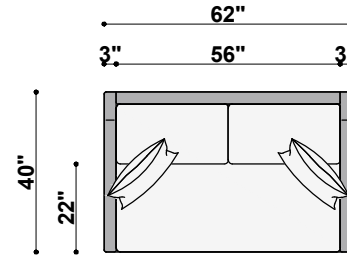

**1423 NANTUCKET
TOP VIEWS**

TOP VIEW
1423-30
Nantucket Chair
26" to 30" Available Widths

TOP VIEW
1423-00
Nantucket Ottoman
29" Available Width

TOP VIEW
1423-41
Nantucket Chair 1/2
31" to 41" Available Widths

TOP VIEW
1423-162
Nantucket 1-Cushion Loveseat
42" to 62" Available Widths

TOP VIEW
1423-262
Nantucket 2-Cushion Loveseat
42" to 62" Available Widths

TOP VIEW
1423-177
Nantucket 1-Cushion Mid Sofa
69" to 77" Available Widths