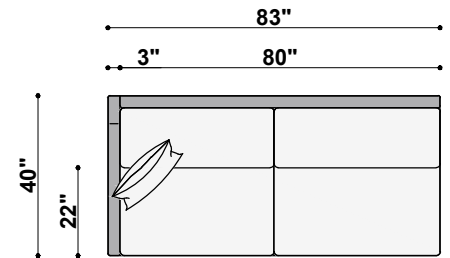

TOP VIEW
1423-283-LAF
Nantucket Left Arm 2-Cushion Sofa
60" to 83" Available Widths