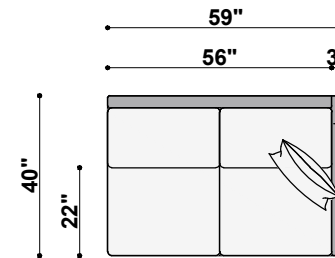

TOP VIEW
1423-195
Nantucket 1-Cushion Long Sofa
87" to 95" Available Widths

**1423 NANTUCKET
TOP VIEWS**

TOP VIEW
1423-3104
Nantucket 3-Cushion X-Long Sofa
96" to 120" Available Widths

TOP VIEW
1423-4104
Nantucket 4-Cushion X-Long Sofa
96" to 120" Available Widths

TOP VIEW
1423-30-LAF
Nantucket Left Arm Chair
23" to 30" Available Widths

TOP VIEW
1423-30-RAF
Nantucket Right Arm Chair
23" to 30" Available Widths

TOP VIEW
1423-30-CHS-L
Nantucket Left Arm Chaise
23" to 30" Available Widths

TOP VIEW
1423-30-CHS-R
Nantucket Right Arm Chaise
23" to 30" Available Widths

TOP VIEW
1423-259-LAF
Nantucket Left Arm Loveseat
31" to 59" Available Widths

TOP VIEW
1423-259-RAF
Nantucket Right Arm Loveseat
31" to 59" Available Widths