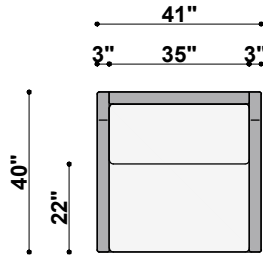

**1423 NANTUCKET
TOP VIEWS**

TOP VIEW
1423-30
Nantucket Chair
26" to 30" Available Widths

TOP VIEW
1423-00
Nantucket Ottoman
29" Available Width

TOP VIEW
1423-41
Nantucket Chair 1/2
31" to 41" Available Widths

TOP VIEW
1423-162
Nantucket 1-Cushion Loveseat
42" to 62" Available Widths

TOP VIEW
1423-262
Nantucket 2-Cushion Loveseat
42" to 62" Available Widths

TOP VIEW
1423-177
Nantucket 1-Cushion Mid Sofa
69" to 77" Available Widths