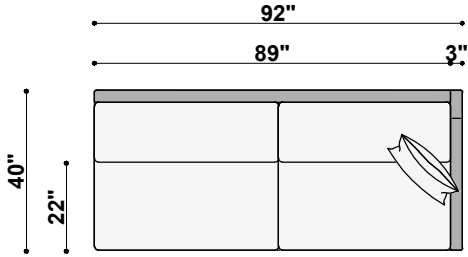

**1423 NANTUCKET
TOP VIEWS**

TOP VIEW
1423-292-RAF
Nantucket Left Arm 2-Cushion Long Sofa
84" to 101" Available Widths