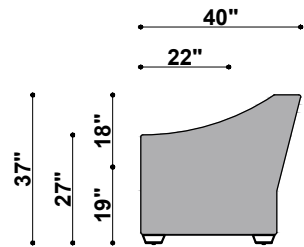

TOP VIEW
1423-248-NOA
Nantucket Armless Loveseat
25" to 48" Available Widths

TOP VIEW
1423-272-NOA
Nantucket Armless 2-Cushion Sofa
49" to 72" Available Widths

TOP VIEW
1423-372-NOA
Nantucket Armless 3-Cushion Sofa
49" to 72" Available Widths

TOP VIEW
1423-396-NOA
Nantucket Armless 3-Cushion Long Sofa
73" to 96" Available Widths

TOP VIEW
1423-496-NOA
Nantucket Armless 3-Cushion Long Sofa
73" to 96" Available Widths

TOP VIEW
1423-SQC
Nantucket Square Corner
40" Available Widths

**1423 NANTUCKET
SIDE VIEWS**

SIDE VIEW
1423-30
Nantucket Chair
26" to 30" Available Widths

SIDE VIEW
1423-30-CHS-R
Nantucket Right Arm Chaise
23" to 30" Available Widths

**1423 NANTUCKET
FRONT VIEW**

FRONT VIEW
1423-286
Nantucket 2-Cushion Sofa
78" to 86" Available Widths