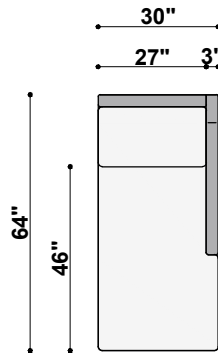

TOP VIEW
1423-195
Nantucket 1-Cushion Long Sofa
87" to 95" Available Widths

**1423 NANTUCKET
TOP VIEWS**

TOP VIEW
1423-3104
Nantucket 3-Cushion X-Long Sofa
96" to 120" Available Widths

TOP VIEW
1423-4104
Nantucket 4-Cushion X-Long Sofa
96" to 120" Available Widths

TOP VIEW
1423-30-LAF
Nantucket Left Arm Chair
23" to 30" Available Widths

TOP VIEW
1423-30-RAF
Nantucket Right Arm Chair
23" to 30" Available Widths

TOP VIEW
1423-30-CHS-L
Nantucket Left Arm Chaise
23" to 30" Available Widths