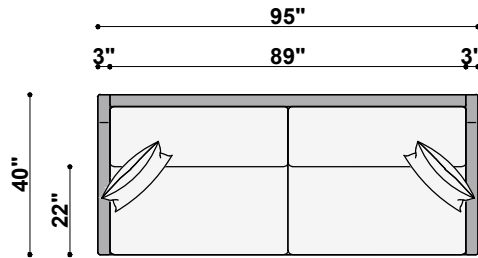

TOP VIEW
1423-295
Nantucket 2-Cushion Long Sofa
87" to 95" Available Widths