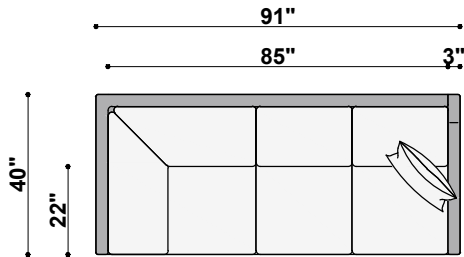

TOP VIEW
1423-292-RAF
Nantucket Left Arm 2-Cushion Long Sofa
84" to 101" Available Widths

TOP VIEW
1423-392-LAF
Nantucket Left Arm 3-Cushion Long Sofa
84" to 101" Available Widths

TOP VIEW
1423-392-RAF
Nantucket Left Arm 3-Cushion Long Sofa
84" to 101" Available Widths

TOP VIEW
1423-191-LAF-CRN
Nantucket Left Arm Corner Sofa
91" to 120" Available Widths

TOP VIEW
1423-191-RAF-CRN
Nantucket Right Arm Corner Sofa
91" to 120" Available Widths

TOP VIEW
1423-24-NOA
Nantucket Armless Chair
20" to 24" Available Widths