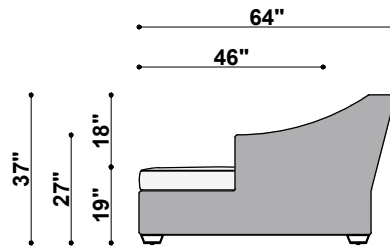

TOP VIEW
1423-248-NOA
Nantucket Armless Loveseat
25" to 48" Available Widths

TOP VIEW
1423-272-NOA
Nantucket Armless 2-Cushion Sofa
49" to 72" Available Widths

TOP VIEW
1423-372-NOA
Nantucket Armless 3-Cushion Sofa
49" to 72" Available Widths

TOP VIEW
1423-396-NOA
Nantucket Armless 3-Cushion Long Sofa
73" to 96" Available Widths

TOP VIEW
1423-496-NOA
Nantucket Armless 3-Cushion Long Sofa
73" to 96" Available Widths

TOP VIEW
1423-SQC
Nantucket Square Corner
40" Available Widths

**1423 NANTUCKET
SIDE VIEWS**

SIDE VIEW
1423-30
Nantucket Chair
26" to 30" Available Widths

SIDE VIEW
1423-30-CHS-R
Nantucket Right Arm Chaise
23" to 30" Available Widths

**1423 NANTUCKET
FRONT VIEW**

FRONT VIEW
1423-286
Nantucket 2-Cushion Sofa
78" to 86" Available Widths