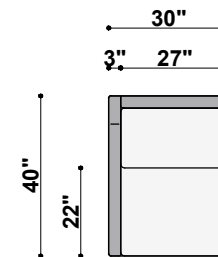

TOP VIEW
1423-386
Nantucket 3-Cushion Sofa
78" to 86" Available Widths

TOP VIEW
1423-295
Nantucket 2-Cushion Long Sofa
87" to 95" Available Widths

TOP VIEW
1423-395
Nantucket 3-Cushion Long Sofa
87" to 95" Available Widths

TOP VIEW
1423-195
Nantucket 1-Cushion Long Sofa
87" to 95" Available Widths

**1423 NANTUCKET
TOP VIEWS**

TOP VIEW
1423-3104
Nantucket 3-Cushion X-Long Sofa
96" to 120" Available Widths

TOP VIEW
1423-4104
Nantucket 4-Cushion X-Long Sofa
96" to 120" Available Widths

TOP VIEW
1423-30-LAF
Nantucket Left Arm Chair
23" to 30" Available Widths

TOP VIEW
1423-30-RAF
Nantucket Right Arm Chair
23" to 30" Available Widths

TOP VIEW
1423-30-CHS-L
Nantucket Left Arm Chaise
23" to 30" Available Widths