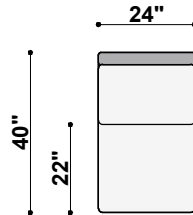

TOP VIEW
1423-292-RAF
Nantucket Left Arm 2-Cushion Long Sofa
84" to 101" Available Widths

TOP VIEW
1423-392-LAF
Nantucket Left Arm 3-Cushion Long Sofa
84" to 101" Available Widths

TOP VIEW
1423-392-RAF
Nantucket Left Arm 3-Cushion Long Sofa
84" to 101" Available Widths

TOP VIEW
1423-191-LAF-CRN
Nantucket Left Arm Corner Sofa
91" to 120" Available Widths

TOP VIEW
1423-191-RAF-CRN
Nantucket Right Arm Corner Sofa
91" to 120" Available Widths

TOP VIEW
1423-24-NOA
Nantucket Armless Chair
20" to 24" Available Widths