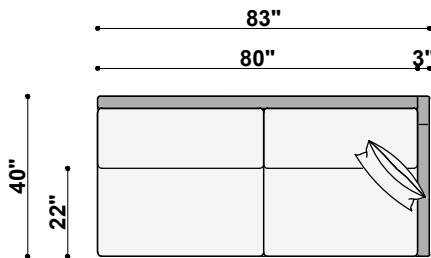

TOP VIEW
1423-283-RAF
Nantucket Right Arm 2-Cushion Sofa
60" to 83" Available Widths