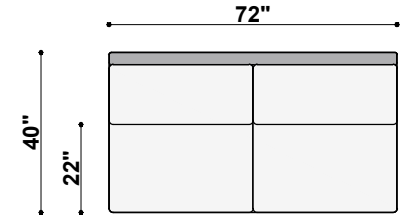

TOP VIEW
1423-191-LAF-CRN
Nantucket Left Arm Corner Sofa
91" to 120" Available Widths

TOP VIEW
1423-191-RAF-CRN
Nantucket Right Arm Corner Sofa
91" to 120" Available Widths

TOP VIEW
1423-24-NOA
Nantucket Armless Chair
20" to 24" Available Widths

TOP VIEW
1423-248-NOA
Nantucket Armless Loveseat
25" to 48" Available Widths

TOP VIEW
1423-272-NOA
Nantucket Armless 2-Cushion Sofa
49" to 72" Available Widths

TOP VIEW
1423-372-NOA
Nantucket Armless 3-Cushion Sofa
49" to 72" Available Widths