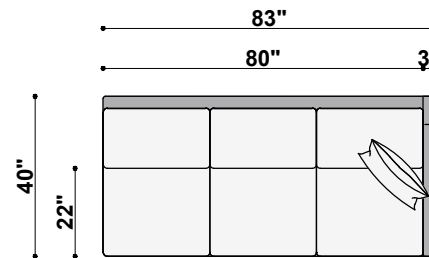

TOP VIEW
1423-30-CHS-R
Nantucket Right Arm Chaise
23" to 30" Available Widths

TOP VIEW
1423-259-LAF
Nantucket Left Arm Loveseat
31" to 59" Available Widths

TOP VIEW
1423-259-RAF
Nantucket Right Arm Loveseat
31" to 59" Available Widths

TOP VIEW
1423-283-LAF
Nantucket Left Arm 2-Cushion Sofa
60" to 83" Available Widths

TOP VIEW
1423-283-RAF
Nantucket Right Arm 2-Cushion Sofa
60" to 83" Available Widths

TOP VIEW
1423-383-LAF
Nantucket Left Arm 3-Cushion Sofa
60" to 83" Available Widths