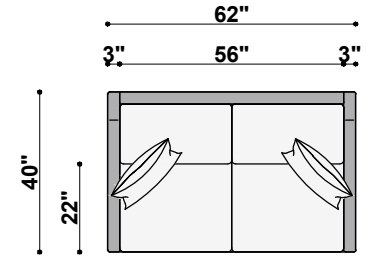

**1423 NANTUCKET
TOP VIEWS**

TOP VIEW
1423-30
Nantucket Chair
26" to 30" Available Widths

TOP VIEW
1423-00
Nantucket Ottoman
29" Available Width

TOP VIEW
1423-41
Nantucket Chair 1/2
31" to 41" Available Widths

TOP VIEW
1423-162
Nantucket 1-Cushion Loveseat
42" to 62" Available Widths

TOP VIEW
1423-262
Nantucket 2-Cushion Loveseat
42" to 62" Available Widths

TOP VIEW
1423-177
Nantucket 1-Cushion Mid Sofa
69" to 77" Available Widths