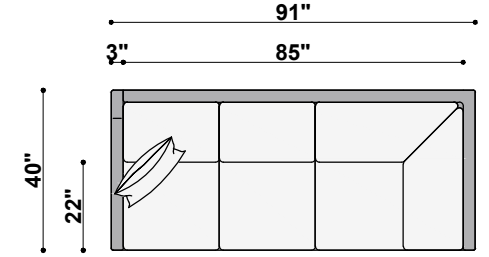

TOP VIEW
1423-392-RAF
Nantucket Left Arm 3-Cushion Long Sofa
84" to 101" Available Widths

TOP VIEW
1423-191-LAF-CRN
Nantucket Left Arm Corner Sofa
91" to 120" Available Widths