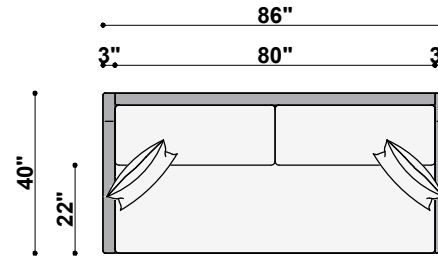

TOP VIEW
1423-162
Nantucket 1-Cushion Loveseat
42" to 62" Available Widths

TOP VIEW
1423-262
Nantucket 2-Cushion Loveseat
42" to 62" Available Widths

TOP VIEW
1423-177
Nantucket 1-Cushion Mid Sofa
69" to 77" Available Widths

TOP VIEW
1423-277
Nantucket 2-Cushion Mid Sofa
69" to 77" Available Widths

TOP VIEW
1423-186
Nantucket 1-Cushion Sofa
78" to 86" Available Widths

TOP VIEW
1423-286
Nantucket 2-Cushion Sofa
78" to 86" Available Widths