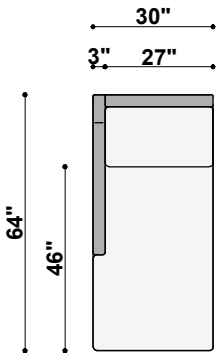

TOP VIEW
1423-386
Nantucket 3-Cushion Sofa
78" to 86" Available Widths

TOP VIEW
1423-295
Nantucket 2-Cushion Long Sofa
87" to 95" Available Widths

TOP VIEW
1423-395
Nantucket 3-Cushion Long Sofa
87" to 95" Available Widths

TOP VIEW
1423-195
Nantucket 1-Cushion Long Sofa
87" to 95" Available Widths

**1423 NANTUCKET
TOP VIEWS**

TOP VIEW
1423-3104
Nantucket 3-Cushion X-Long Sofa
96" to 120" Available Widths

TOP VIEW
1423-4104
Nantucket 4-Cushion X-Long Sofa
96" to 120" Available Widths

TOP VIEW
1423-30-LAF
Nantucket Left Arm Chair
23" to 30" Available Widths

TOP VIEW
1423-30-RAF
Nantucket Right Arm Chair
23" to 30" Available Widths

TOP VIEW
1423-30-CHS-L
Nantucket Left Arm Chaise
23" to 30" Available Widths