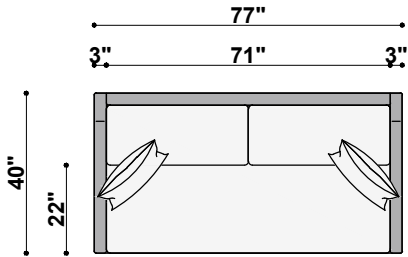

**1423 NANTUCKET
TOP VIEWS**

TOP VIEW
1423-30
Nantucket Chair
26" to 30" Available Widths

TOP VIEW
1423-00
Nantucket Ottoman
29" Available Width

TOP VIEW
1423-41
Nantucket Chair 1/2
31" to 41" Available Widths

TOP VIEW
1423-162
Nantucket 1-Cushion Loveseat
42" to 62" Available Widths

TOP VIEW
1423-262
Nantucket 2-Cushion Loveseat
42" to 62" Available Widths

TOP VIEW
1423-177
Nantucket 1-Cushion Mid Sofa
69" to 77" Available Widths