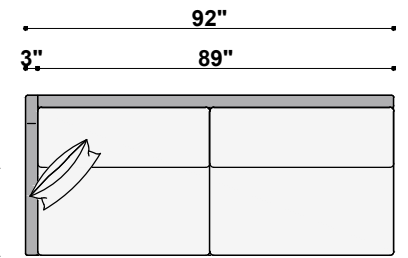

TOP VIEW
1423-292-LAF
Nantucket Left Arm 2-Cushion Long Sofa
84" to 101" Available Widths