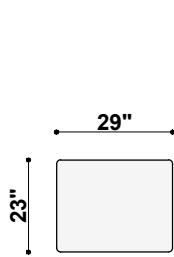

**1423 NANTUCKET
TOP VIEWS**

TOP VIEW
1423-30
Nantucket Chair
26" to 30" Available Widths

TOP VIEW
1423-00
Nantucket Ottoman
29" Available Width

TOP VIEW
1423-41
Nantucket Chair 1/2
31" to 41" Available Widths

TOP VIEW
1423-162
Nantucket 1-Cushion Loveseat
42" to 62" Available Widths

TOP VIEW
1423-262
Nantucket 2-Cushion Loveseat
42" to 62" Available Widths

TOP VIEW
1423-177
Nantucket 1-Cushion Mid Sofa
69" to 77" Available Widths

TOP VIEW
1423-277
Nantucket 2-Cushion Mid Sofa
69" to 77" Available Widths

TOP VIEW
1423-186
Nantucket 1-Cushion Sofa
78" to 86" Available Widths

TOP VIEW
1423-286
Nantucket 2-Cushion Sofa
78" to 86" Available Widths