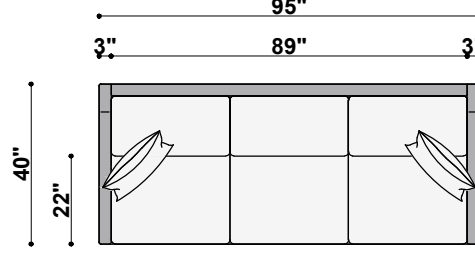

TOP VIEW
1423-277
Nantucket 2-Cushion Mid Sofa
69" to 77" Available Widths

TOP VIEW
1423-186
Nantucket 1-Cushion Sofa
78" to 86" Available Widths

TOP VIEW
1423-286
Nantucket 2-Cushion Sofa
78" to 86" Available Widths

TOP VIEW
1423-386
Nantucket 3-Cushion Sofa
78" to 86" Available Widths

TOP VIEW
1423-295
Nantucket 2-Cushion Long Sofa
87" to 95" Available Widths

TOP VIEW
1423-395
Nantucket 3-Cushion Long Sofa
87" to 95" Available Widths