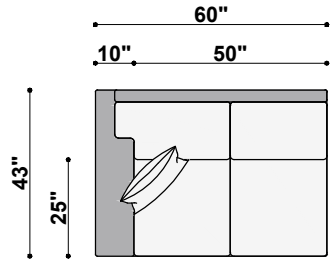

TOP VIEW
1437-270
Junaluska Loveseat
56" to 70" Available Widths

TOP VIEW
1437-286
Junaluska Mid-Sofa
71" to 86" Available Widths

TOP VIEW
1437-295
Junaluska 2-Cushion Sofa
87" to 95" Available Widths

TOP VIEW
1437-395
Junaluska 3-Cushion Sofa
87" to 95" Available Widths

TOP VIEW
1437-2104
Junaluska 2-Cushion Long Sofa
96" to 104" Available Widths

TOP VIEW
1437-3104
Junaluska 3-Cushion Long Sofa
96" to 104" Available Widths

TOP VIEW
1437-4113
Junaluska 4-Cushion X-Long Sofa
105" to 120" Available Widths

TOP VIEW
1437-35-LAF
Junaluska Left Arm Chair
30" to 35" Available Widths

TOP VIEW
1437-35-RAF
Junaluska Right Arm Chair
30" to 35" Available Widths

TOP VIEW
1437-35-CHS-L
Junaluska Left Arm Chaise
30" to 35" Available Widths

TOP VIEW
1437-35-CHS-R
Junaluska Right Arm Chaise
30" to 35" Available Widths

**1437 JUNALUSKA
TOP VIEWS**

TOP VIEW
1437-260-LAF
Junaluska Left Arm Loveseat
36" to 60" Available Widths

TOP VIEW
1437-260-RAF
Junaluska Right Arm Loveseat
36" to 60" Available Widths