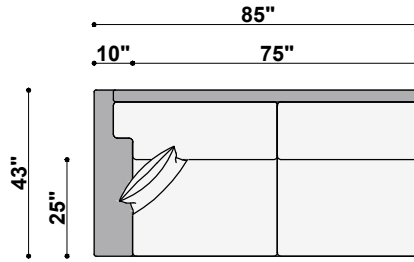

TOP VIEW
1437-35-LAF
Junaluska Left Arm Chair
30" to 35" Available Widths

TOP VIEW
1437-35-RAF
Junaluska Right Arm Chair
30" to 35" Available Widths

TOP VIEW
1437-35-CHS-L
Junaluska Left Arm Chaise
30" to 35" Available Widths

TOP VIEW
1437-35-CHS-R
Junaluska Right Arm Chaise
30" to 35" Available Widths

**1437 JUNALUSKA
TOP VIEWS**

TOP VIEW
1437-260-LAF
Junaluska Left Arm Loveseat
36" to 60" Available Widths

TOP VIEW
1437-260-RAF
Junaluska Right Arm Loveseat
36" to 60" Available Widths