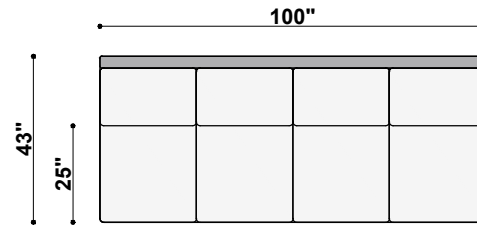

TOP VIEW
1437-4100-NOA
Junaluska Armless 4-Cushion Long Sofa
76" to 100" Available Widths