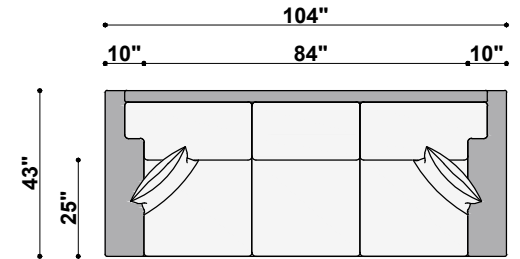

**1437 JUNALUSKA
TOP VIEWS**

TOP VIEW
1437-43
Junaluska Chair
38" to 43" Available Widths

TOP VIEW
1437-00
Junaluska Ottoman
34" Available Width

TOP VIEW
1437-55
Junaluska Chair 1/2
44" to 55" Available Widths

TOP VIEW
1437-270
Junaluska Loveseat
56" to 70" Available Widths

TOP VIEW
1437-286
Junaluska Mid-Sofa
71" to 86" Available Widths

TOP VIEW
1437-295
Junaluska 2-Cushion Sofa
87" to 95" Available Widths

TOP VIEW
1437-395
Junaluska 3-Cushion Sofa
87" to 95" Available Widths

TOP VIEW
1437-2104
Junaluska 2-Cushion Long Sofa
96" to 104" Available Widths

TOP VIEW
1437-3104
Junaluska 3-Cushion Long Sofa
96" to 104" Available Widths

TOP VIEW
1437-4113
Junaluska 4-Cushion X-Long Sofa
105" to 120" Available Widths