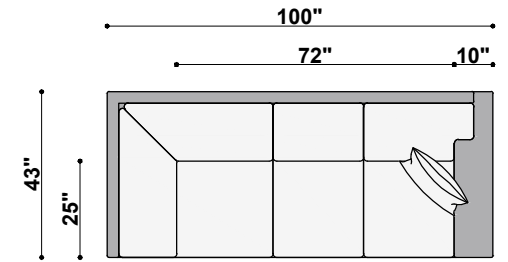

TOP VIEW
1437-285-LAF
Junaluska Left Arm 2-Cushion Sofa
61" to 85" Available Widths

TOP VIEW
1437-285-RAF
Junaluska Right Arm 2-Cushion Sofa
61" to 85" Available Widths

TOP VIEW
1437-385-LAF
Junaluska Left Arm 3-Cushion Sofa
61" to 85" Available Widths

TOP VIEW
1437-385-RAF
Junaluska Right Arm 3-Cushion Sofa
61" to 85" Available Widths

TOP VIEW
1437-294-LAF
Junaluska Left Arm 2-Cushion Long Sofa
86" to 110" Available Widths

TOP VIEW
1437-294-RAF
Junaluska Right Arm 2-Cushion Long Sofa
86" to 110" Available Widths

TOP VIEW
1437-394-LAF
Junaluska Left Arm 3-Cushion Long Sofa
86" to 110" Available Widths

TOP VIEW
1437-394-RAF
Junaluska Right Arm 3-Cushion Long Sofa
86" to 110" Available Widths

TOP VIEW
1437-3100-LAF-CRN
Junaluska Left Arm 3-Cushion Corner Sofa
106" to 120" Available Widths