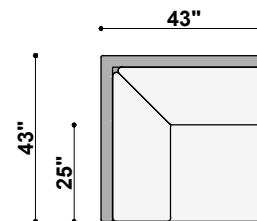

TOP VIEW
1437-3100-RAF-CRN
Junaluska Right Arm 3-Cushion Corner Sofa
106" to 120" Available Widths

**1437 JUNALUSKA
TOP VIEWS**

TOP VIEW
1437-25-NOA
Junaluska Armless Chair
22" to 24" Available Widths

TOP VIEW
1437-250-NOA
Junaluska Armless Loveseat
26" to 50" Available Widths

TOP VIEW
1437-275-NOA
Junaluska Armless 2-Cushion Sofa
51" to 75" Available Widths

TOP VIEW
1437-375-NOA
Junaluska Armless 3-Cushion Sofa
51" to 75" Available Widths

TOP VIEW
1437-2100-NOA
Junaluska Armless 2-Cushion Long Sofa
76" to 100" Available Widths

TOP VIEW
1437-4100-NOA
Junaluska Armless 4-Cushion Long Sofa
76" to 100" Available Widths

TOP VIEW
1437-WDG
Junaluska Wedge Corner
79" Available Width (60" Wall Space Each Side)

TOP VIEW
1437-SQC
Junaluska Square Corner
48" Available Width