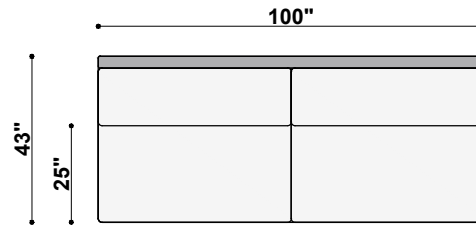

TOP VIEW
1437-2100-NOA
Junaluska Armless 2-Cushion Long Sofa
76" to 100" Available Widths