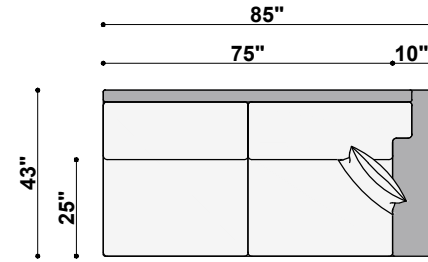

TOP VIEW
1437-35-LAF
Junaluska Left Arm Chair
30" to 35" Available Widths

TOP VIEW
1437-35-RAF
Junaluska Right Arm Chair
30" to 35" Available Widths

TOP VIEW
1437-35-CHS-L
Junaluska Left Arm Chaise
30" to 35" Available Widths

TOP VIEW
1437-35-CHS-R
Junaluska Right Arm Chaise
30" to 35" Available Widths

**1437 JUNALUSKA
TOP VIEWS**

TOP VIEW
1437-260-LAF
Junaluska Left Arm Loveseat
36" to 60" Available Widths

TOP VIEW
1437-260-RAF
Junaluska Right Arm Loveseat
36" to 60" Available Widths

TOP VIEW
1437-285-LAF
Junaluska Left Arm 2-Cushion Sofa
61" to 85" Available Widths

TOP VIEW
1437-285-RAF
Junaluska Right Arm 2-Cushion Sofa
61" to 85" Available Widths

TOP VIEW
1437-385-LAF
Junaluska Left Arm 3-Cushion Sofa
61" to 85" Available Widths