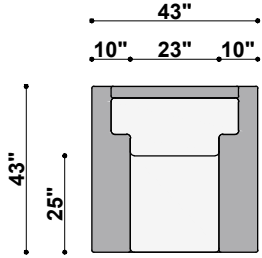

**1437 JUNALUSKA
TOP VIEWS**

TOP VIEW
1437-43
Junaluska Chair
38" to 43" Available Widths

TOP VIEW
1437-00
Junaluska Ottoman
34" Available Width

TOP VIEW
1437-55
Junaluska Chair 1/2
44" to 55" Available Widths

TOP VIEW
1437-270
Junaluska Loveseat
56" to 70" Available Widths

TOP VIEW
1437-286
Junaluska Mid-Sofa
71" to 86" Available Widths

TOP VIEW
1437-295
Junaluska 2-Cushion Sofa
87" to 95" Available Widths

TOP VIEW
1437-395
Junaluska 3-Cushion Sofa
87" to 95" Available Widths

TOP VIEW
1437-35-CHS-R
Junaluska Right Arm Chaise
30" to 35" Available Widths

**1437 JUNALUSKA
TOP VIEWS**

TOP VIEW
1437-260-LAF
Junaluska Left Arm Loveseat
36" to 60" Available Widths

TOP VIEW
1437-260-RAF
Junaluska Right Arm Loveseat
36" to 60" Available Widths

**1437 JUNALUSKA
SIDE VIEWS**

SIDE VIEW
1437-43
Junaluska Chair
38" to 43" Available Widths

SIDE VIEW
1437-35-CHS-R
Junaluska Right Arm Chaise
30" to 35" Available Widths

**1437 JUNALUSKA
FRONT VIEW**

FRONT VIEW
1437-295
Junaluska 2-Cushion Sofa
87" to 95" Available Widths