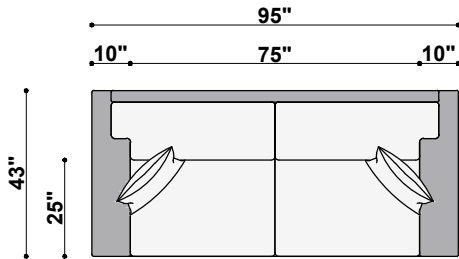

**1437 JUNALUSKA
TOP VIEWS**

TOP VIEW
1437-43
Junaluska Chair
38" to 43" Available Widths

TOP VIEW
1437-00
Junaluska Ottoman
34" Available Width

TOP VIEW
1437-55
Junaluska Chair 1/2
44" to 55" Available Widths

TOP VIEW
1437-270
Junaluska Loveseat
56" to 70" Available Widths

TOP VIEW
1437-286
Junaluska Mid-Sofa
71" to 86" Available Widths

TOP VIEW
1437-295
Junaluska 2-Cushion Sofa
87" to 95" Available Widths

TOP VIEW
1437-395
Junaluska 3-Cushion Sofa
87" to 95" Available Widths