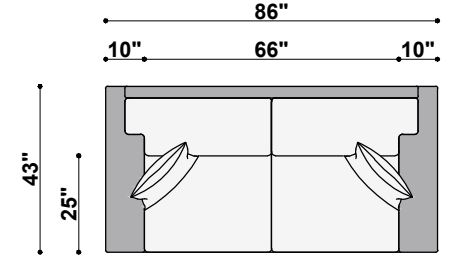

**1437 JUNALUSKA
TOP VIEWS**

TOP VIEW
1437-43
Junaluska Chair
38" to 43" Available Widths

TOP VIEW
1437-00
Junaluska Ottoman
34" Available Width

TOP VIEW
1437-55
Junaluska Chair 1/2
44" to 55" Available Widths

TOP VIEW
1437-270
Junaluska Loveseat
56" to 70" Available Widths

TOP VIEW
1437-286
Junaluska Mid-Sofa
71" to 86" Available Widths

TOP VIEW
1437-295
Junaluska 2-Cushion Sofa
87" to 95" Available Widths

TOP VIEW
1437-395
Junaluska 3-Cushion Sofa
87" to 95" Available Widths