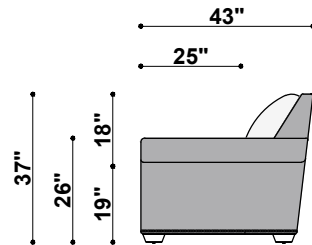

TOP VIEW
1437-3100-RAF-CRN
Junaluska Right Arm 3-Cushion Corner Sofa
106" to 120" Available Widths

**1437 JUNALUSKA
TOP VIEWS**

TOP VIEW
1437-25-NOA
Junaluska Armless Chair
22" to 24" Available Widths

TOP VIEW
1437-250-NOA
Junaluska Armless Loveseat
26" to 50" Available Widths

TOP VIEW
1437-275-NOA
Junaluska Armless 2-Cushion Sofa
51" to 75" Available Widths

TOP VIEW
1437-375-NOA
Junaluska Armless 3-Cushion Sofa
51" to 75" Available Widths

TOP VIEW
1437-2100-NOA
Junaluska Armless 2-Cushion Long Sofa
76" to 100" Available Widths

TOP VIEW
1437-4100-NOA
Junaluska Armless 4-Cushion Long Sofa
76" to 100" Available Widths

TOP VIEW
1437-WDG
Junaluska Wedge Corner
79" Available Width (60" Wall Space Each Side)

TOP VIEW
1437-SQC
Junaluska Square Corner
48" Available Width

**1437 JUNALUSKA
SIDE VIEWS**

SIDE VIEW
1437-43
Junaluska Chair
38" to 43" Available Widths

SIDE VIEW
1437-35-CHS-R
Junaluska Right Arm Chaise
30" to 35" Available Widths

**1437 JUNALUSKA
FRONT VIEW**

FRONT VIEW
1437-295
Junaluska 2-Cushion Sofa
87" to 95" Available Widths