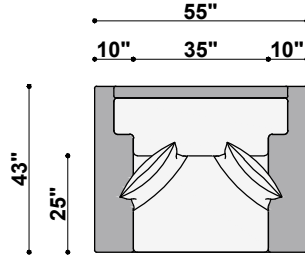

**1437 JUNALUSKA
TOP VIEWS**

TOP VIEW
1437-43
Junaluska Chair
38" to 43" Available Widths

TOP VIEW
1437-00
Junaluska Ottoman
34" Available Width

TOP VIEW
1437-55
Junaluska Chair 1/2
44" to 55" Available Widths

TOP VIEW
1437-270
Junaluska Loveseat
56" to 70" Available Widths

TOP VIEW
1437-286
Junaluska Mid-Sofa
71" to 86" Available Widths

TOP VIEW
1437-295
Junaluska 2-Cushion Sofa
87" to 95" Available Widths

TOP VIEW
1437-395
Junaluska 3-Cushion Sofa
87" to 95" Available Widths

**1437 JUNALUSKA
SIDE VIEWS**

SIDE VIEW
1437-43
Junaluska Chair
38" to 43" Available Widths

SIDE VIEW
1437-35-CHS-R
Junaluska Right Arm Chaise
30" to 35" Available Widths

**1437 JUNALUSKA
FRONT VIEW**

FRONT VIEW
1437-295
Junaluska 2-Cushion Sofa
87" to 95" Available Widths