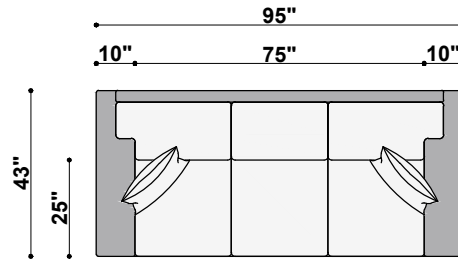

**1437 JUNALUSKA
TOP VIEWS**

TOP VIEW
1437-43
Junaluska Chair
38" to 43" Available Widths

TOP VIEW
1437-00
Junaluska Ottoman
34" Available Width

TOP VIEW
1437-55
Junaluska Chair 1/2
44" to 55" Available Widths

TOP VIEW
1437-270
Junaluska Loveseat
56" to 70" Available Widths

TOP VIEW
1437-286
Junaluska Mid-Sofa
71" to 86" Available Widths

TOP VIEW
1437-295
Junaluska 2-Cushion Sofa
87" to 95" Available Widths

TOP VIEW
1437-395
Junaluska 3-Cushion Sofa
87" to 95" Available Widths

TOP VIEW
1437-2104
Junaluska 2-Cushion Long Sofa
96" to 104" Available Widths

TOP VIEW
1437-3104
Junaluska 3-Cushion Long Sofa
96" to 104" Available Widths

TOP VIEW
1437-4113
Junaluska 4-Cushion X-Long Sofa
105" to 120" Available Widths