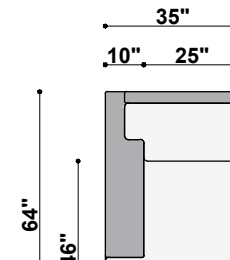

TOP VIEW
1437-270
Junaluska Loveseat
56" to 70" Available Widths

TOP VIEW
1437-286
Junaluska Mid-Sofa
71" to 86" Available Widths

TOP VIEW
1437-295
Junaluska 2-Cushion Sofa
87" to 95" Available Widths

TOP VIEW
1437-395
Junaluska 3-Cushion Sofa
87" to 95" Available Widths

TOP VIEW
1437-2104
Junaluska 2-Cushion Long Sofa
96" to 104" Available Widths

TOP VIEW
1437-3104
Junaluska 3-Cushion Long Sofa
96" to 104" Available Widths

TOP VIEW
1437-4113
Junaluska 4-Cushion X-Long Sofa
105" to 120" Available Widths

TOP VIEW
1437-35-LAF
Junaluska Left Arm Chair
30" to 35" Available Widths

TOP VIEW
1437-35-RAF
Junaluska Right Arm Chair
30" to 35" Available Widths

TOP VIEW
1437-35-CHS-L
Junaluska Left Arm Chaise
30" to 35" Available Widths

**1437 JUNALUSKA
SIDE VIEWS**

SIDE VIEW
1437-43
Junaluska Chair
38" to 43" Available Widths

SIDE VIEW
1437-35-CHS-R
Junaluska Right Arm Chaise
30" to 35" Available Widths

**1437 JUNALUSKA
FRONT VIEW**

FRONT VIEW
1437-295
Junaluska 2-Cushion Sofa
87" to 95" Available Widths