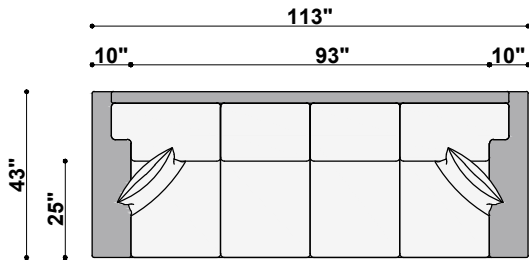

**1437 JUNALUSKA
TOP VIEWS**

TOP VIEW
1437-43
Junaluska Chair
38" to 43" Available Widths

TOP VIEW
1437-00
Junaluska Ottoman
34" Available Width

TOP VIEW
1437-55
Junaluska Chair 1/2
44" to 55" Available Widths

TOP VIEW
1437-270
Junaluska Loveseat
56" to 70" Available Widths

TOP VIEW
1437-286
Junaluska Mid-Sofa
71" to 86" Available Widths

TOP VIEW
1437-295
Junaluska 2-Cushion Sofa
87" to 95" Available Widths

TOP VIEW
1437-395
Junaluska 3-Cushion Sofa
87" to 95" Available Widths

TOP VIEW
1437-2104
Junaluska 2-Cushion Long Sofa
96" to 104" Available Widths

TOP VIEW
1437-3104
Junaluska 3-Cushion Long Sofa
96" to 104" Available Widths

TOP VIEW
1437-4113
Junaluska 4-Cushion X-Long Sofa
105" to 120" Available Widths