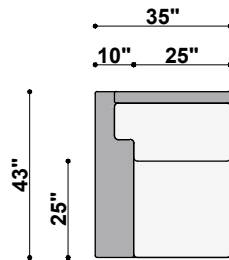

**1437 JUNALUSKA
TOP VIEWS**

TOP VIEW
1437-43
Junaluska Chair
38" to 43" Available Widths

TOP VIEW
1437-00
Junaluska Ottoman
34" Available Width

TOP VIEW
1437-55
Junaluska Chair 1/2
44" to 55" Available Widths

TOP VIEW
1437-270
Junaluska Loveseat
56" to 70" Available Widths

TOP VIEW
1437-286
Junaluska Mid-Sofa
71" to 86" Available Widths

TOP VIEW
1437-295
Junaluska 2-Cushion Sofa
87" to 95" Available Widths

TOP VIEW
1437-395
Junaluska 3-Cushion Sofa
87" to 95" Available Widths

TOP VIEW
1437-2104
Junaluska 2-Cushion Long Sofa
96" to 104" Available Widths

TOP VIEW
1437-3104
Junaluska 3-Cushion Long Sofa
96" to 104" Available Widths

TOP VIEW
1437-4113
Junaluska 4-Cushion X-Long Sofa
105" to 120" Available Widths

**1437 JUNALUSKA
SIDE VIEWS**

SIDE VIEW
1437-43
Junaluska Chair
38" to 43" Available Widths

SIDE VIEW
1437-35-CHS-R
Junaluska Right Arm Chaise
30" to 35" Available Widths

**1437 JUNALUSKA
FRONT VIEW**

FRONT VIEW
1437-295
Junaluska 2-Cushion Sofa
87" to 95" Available Widths