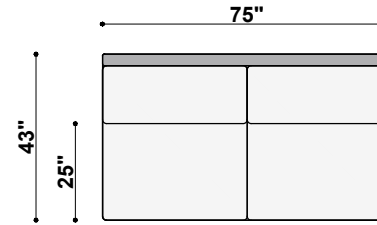

TOP VIEW
1437-394-LAF
Junaluska Left Arm 3-Cushion Long Sofa
86" to 110" Available Widths

TOP VIEW
1437-394-RAF
Junaluska Right Arm 3-Cushion Long Sofa
86" to 110" Available Widths

TOP VIEW
1437-3100-LAF-CRN
Junaluska Left Arm 3-Cushion Corner Sofa
106" to 120" Available Widths

TOP VIEW
1437-3100-RAF-CRN
Junaluska Right Arm 3-Cushion Corner Sofa
106" to 120" Available Widths

**1437 JUNALUSKA
TOP VIEWS**

TOP VIEW
1437-25-NOA
Junaluska Armless Chair
22" to 24" Available Widths

TOP VIEW
1437-250-NOA
Junaluska Armless Loveseat
26" to 50" Available Widths

TOP VIEW
1437-275-NOA
Junaluska Armless 2-Cushion Sofa
51" to 75" Available Widths

TOP VIEW
1437-375-NOA
Junaluska Armless 3-Cushion Sofa
51" to 75" Available Widths

TOP VIEW
1437-2100-NOA
Junaluska Armless 2-Cushion Long Sofa
76" to 100" Available Widths