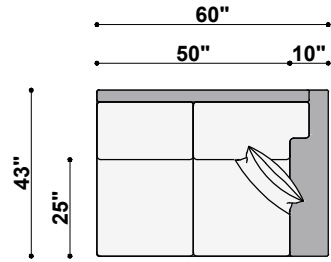

TOP VIEW
1437-270
Junaluska Loveseat
56" to 70" Available Widths

TOP VIEW
1437-286
Junaluska Mid-Sofa
71" to 86" Available Widths

TOP VIEW
1437-295
Junaluska 2-Cushion Sofa
87" to 95" Available Widths

TOP VIEW
1437-395
Junaluska 3-Cushion Sofa
87" to 95" Available Widths

TOP VIEW
1437-2104
Junaluska 2-Cushion Long Sofa
96" to 104" Available Widths

TOP VIEW
1437-3104
Junaluska 3-Cushion Long Sofa
96" to 104" Available Widths

TOP VIEW
1437-4113
Junaluska 4-Cushion X-Long Sofa
105" to 120" Available Widths

TOP VIEW
1437-35-LAF
Junaluska Left Arm Chair
30" to 35" Available Widths

TOP VIEW
1437-35-RAF
Junaluska Right Arm Chair
30" to 35" Available Widths

TOP VIEW
1437-35-CHS-L
Junaluska Left Arm Chaise
30" to 35" Available Widths

TOP VIEW
1437-35-CHS-R
Junaluska Right Arm Chaise
30" to 35" Available Widths

**1437 JUNALUSKA
TOP VIEWS**

TOP VIEW
1437-260-LAF
Junaluska Left Arm Loveseat
36" to 60" Available Widths

TOP VIEW
1437-260-RAF
Junaluska Right Arm Loveseat
36" to 60" Available Widths