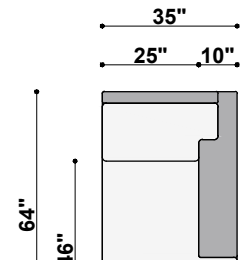

TOP VIEW
1437-270
Junaluska Loveseat
56" to 70" Available Widths

TOP VIEW
1437-286
Junaluska Mid-Sofa
71" to 86" Available Widths

TOP VIEW
1437-295
Junaluska 2-Cushion Sofa
87" to 95" Available Widths

TOP VIEW
1437-395
Junaluska 3-Cushion Sofa
87" to 95" Available Widths

TOP VIEW
1437-2104
Junaluska 2-Cushion Long Sofa
96" to 104" Available Widths

TOP VIEW
1437-3104
Junaluska 3-Cushion Long Sofa
96" to 104" Available Widths

TOP VIEW
1437-4113
Junaluska 4-Cushion X-Long Sofa
105" to 120" Available Widths

TOP VIEW
1437-35-LAF
Junaluska Left Arm Chair
30" to 35" Available Widths

TOP VIEW
1437-35-RAF
Junaluska Right Arm Chair
30" to 35" Available Widths

TOP VIEW
1437-35-CHS-L
Junaluska Left Arm Chaise
30" to 35" Available Widths

TOP VIEW
1437-35-CHS-R
Junaluska Right Arm Chaise
30" to 35" Available Widths

**1437 JUNALUSKA
TOP VIEWS**

TOP VIEW
1437-260-LAF
Junaluska Left Arm Loveseat
36" to 60" Available Widths

TOP VIEW
1437-260-RAF
Junaluska Right Arm Loveseat
36" to 60" Available Widths