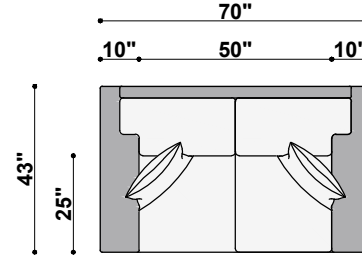

**1437 JUNALUSKA
TOP VIEWS**

TOP VIEW
1437-43
Junaluska Chair
38" to 43" Available Widths

TOP VIEW
1437-00
Junaluska Ottoman
34" Available Width

TOP VIEW
1437-55
Junaluska Chair 1/2
44" to 55" Available Widths

TOP VIEW
1437-270
Junaluska Loveseat
56" to 70" Available Widths

TOP VIEW
1437-286
Junaluska Mid-Sofa
71" to 86" Available Widths

TOP VIEW
1437-295
Junaluska 2-Cushion Sofa
87" to 95" Available Widths

TOP VIEW
1437-395
Junaluska 3-Cushion Sofa
87" to 95" Available Widths

TOP VIEW
1437-2104
Junaluska 2-Cushion Long Sofa
96" to 104" Available Widths

TOP VIEW
1437-3104
Junaluska 3-Cushion Long Sofa
96" to 104" Available Widths

TOP VIEW
1437-4113
Junaluska 4-Cushion X-Long Sofa
105" to 120" Available Widths

**1437 JUNALUSKA
SIDE VIEWS**

SIDE VIEW
1437-43
Junaluska Chair
38" to 43" Available Widths

SIDE VIEW
1437-35-CHS-R
Junaluska Right Arm Chaise
30" to 35" Available Widths

**1437 JUNALUSKA
FRONT VIEW**

FRONT VIEW
1437-295
Junaluska 2-Cushion Sofa
87" to 95" Available Widths