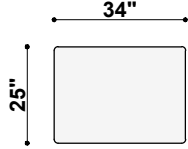

**1437 JUNALUSKA
TOP VIEWS**

TOP VIEW
1437-43
Junaluska Chair
38" to 43" Available Widths

TOP VIEW
1437-00
Junaluska Ottoman
34" Available Width

TOP VIEW
1437-55
Junaluska Chair 1/2
44" to 55" Available Widths

TOP VIEW
1437-270
Junaluska Loveseat
56" to 70" Available Widths

TOP VIEW
1437-286
Junaluska Mid-Sofa
71" to 86" Available Widths

TOP VIEW
1437-295
Junaluska 2-Cushion Sofa
87" to 95" Available Widths

TOP VIEW
1437-395
Junaluska 3-Cushion Sofa
87" to 95" Available Widths