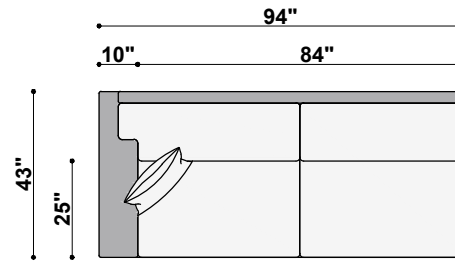

TOP VIEW
1437-294-LAF
Junaluska Left Arm 2-Cushion Long Sofa
86" to 110" Available Widths