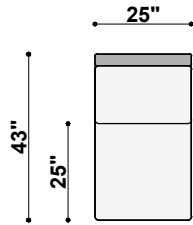

TOP VIEW
1437-385-RAF
Junaluska Right Arm 3-Cushion Sofa
61" to 85" Available Widths

TOP VIEW
1437-294-LAF
Junaluska Left Arm 2-Cushion Long Sofa
86" to 110" Available Widths

TOP VIEW
1437-294-RAF
Junaluska Right Arm 2-Cushion Long Sofa
86" to 110" Available Widths

TOP VIEW
1437-394-LAF
Junaluska Left Arm 3-Cushion Long Sofa
86" to 110" Available Widths

TOP VIEW
1437-394-RAF
Junaluska Right Arm 3-Cushion Long Sofa
86" to 110" Available Widths

TOP VIEW
1437-3100-LAF-CRN
Junaluska Left Arm 3-Cushion Corner Sofa
106" to 120" Available Widths

TOP VIEW
1437-3100-RAF-CRN
Junaluska Right Arm 3-Cushion Corner Sofa
106" to 120" Available Widths

**1437 JUNALUSKA
TOP VIEWS**

TOP VIEW
1437-25-NOA
Junaluska Armless Chair
22" to 24" Available Widths

TOP VIEW
1437-250-NOA
Junaluska Armless Loveseat
26" to 50" Available Widths