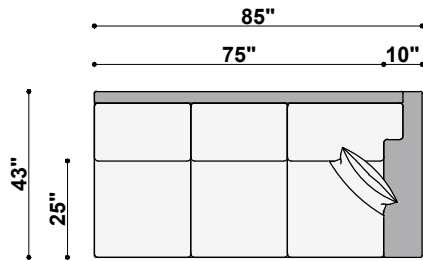

TOP VIEW
1437-35-LAF
Junaluska Left Arm Chair
30" to 35" Available Widths

TOP VIEW
1437-35-RAF
Junaluska Right Arm Chair
30" to 35" Available Widths

TOP VIEW
1437-35-CHS-L
Junaluska Left Arm Chaise
30" to 35" Available Widths

TOP VIEW
1437-35-CHS-R
Junaluska Right Arm Chaise
30" to 35" Available Widths

**1437 JUNALUSKA
TOP VIEWS**

TOP VIEW
1437-260-LAF
Junaluska Left Arm Loveseat
36" to 60" Available Widths

TOP VIEW
1437-260-RAF
Junaluska Right Arm Loveseat
36" to 60" Available Widths

TOP VIEW
1437-285-LAF
Junaluska Left Arm 2-Cushion Sofa
61" to 85" Available Widths

TOP VIEW
1437-285-RAF
Junaluska Right Arm 2-Cushion Sofa
61" to 85" Available Widths

TOP VIEW
1437-385-LAF
Junaluska Left Arm 3-Cushion Sofa
61" to 85" Available Widths