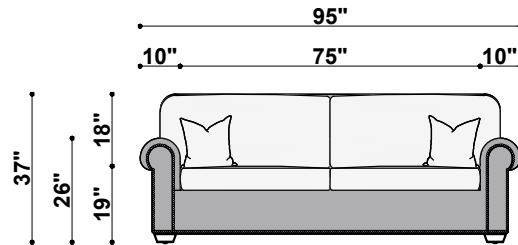

TOP VIEW
1437-4100-NOA
Junaluska Armless 4-Cushion Long Sofa
76" to 100" Available Widths

TOP VIEW
1437-WDG
Junaluska Wedge Corner
79" Available Width (60" Wall Space Each Side)

TOP VIEW
1437-SQC
Junaluska Square Corner
48" Available Width

**1437 JUNALUSKA
SIDE VIEWS**

SIDE VIEW
1437-43
Junaluska Chair
38" to 43" Available Widths

SIDE VIEW
1437-35-CHS-R
Junaluska Right Arm Chaise
30" to 35" Available Widths

**1437 JUNALUSKA
FRONT VIEW**

FRONT VIEW
1437-295
Junaluska 2-Cushion Sofa
87" to 95" Available Widths