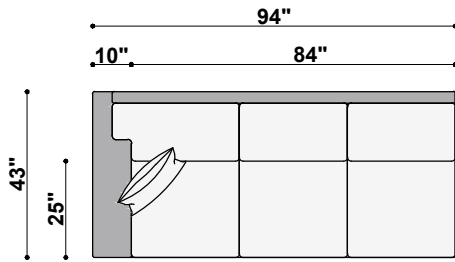

TOP VIEW
1437-394-LAF
Junaluska Left Arm 3-Cushion Long Sofa
86" to 110" Available Widths