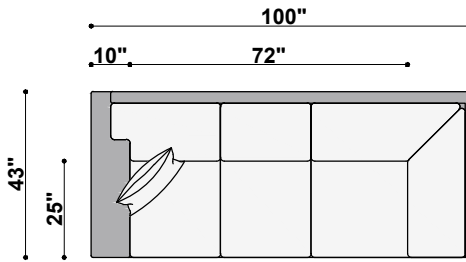

TOP VIEW
1437-285-LAF
Junaluska Left Arm 2-Cushion Sofa
61" to 85" Available Widths

TOP VIEW
1437-285-RAF
Junaluska Right Arm 2-Cushion Sofa
61" to 85" Available Widths

TOP VIEW
1437-385-LAF
Junaluska Left Arm 3-Cushion Sofa
61" to 85" Available Widths

TOP VIEW
1437-385-RAF
Junaluska Right Arm 3-Cushion Sofa
61" to 85" Available Widths

TOP VIEW
1437-294-LAF
Junaluska Left Arm 2-Cushion Long Sofa
86" to 110" Available Widths

TOP VIEW
1437-294-RAF
Junaluska Right Arm 2-Cushion Long Sofa
86" to 110" Available Widths

TOP VIEW
1437-394-LAF
Junaluska Left Arm 3-Cushion Long Sofa
86" to 110" Available Widths

TOP VIEW
1437-394-RAF
Junaluska Right Arm 3-Cushion Long Sofa
86" to 110" Available Widths

TOP VIEW
1437-3100-LAF-CRN
Junaluska Left Arm 3-Cushion Corner Sofa
106" to 120" Available Widths