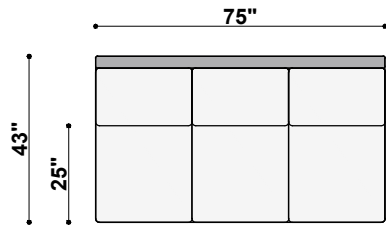

TOP VIEW
1437-394-LAF
Junaluska Left Arm 3-Cushion Long Sofa
86" to 110" Available Widths

TOP VIEW
1437-394-RAF
Junaluska Right Arm 3-Cushion Long Sofa
86" to 110" Available Widths

TOP VIEW
1437-3100-LAF-CRN
Junaluska Left Arm 3-Cushion Corner Sofa
106" to 120" Available Widths

TOP VIEW
1437-3100-RAF-CRN
Junaluska Right Arm 3-Cushion Corner Sofa
106" to 120" Available Widths

**1437 JUNALUSKA
TOP VIEWS**

TOP VIEW
1437-25-NOA
Junaluska Armless Chair
22" to 24" Available Widths

TOP VIEW
1437-250-NOA
Junaluska Armless Loveseat
26" to 50" Available Widths

TOP VIEW
1437-275-NOA
Junaluska Armless 2-Cushion Sofa
51" to 75" Available Widths

TOP VIEW
1437-375-NOA
Junaluska Armless 3-Cushion Sofa
51" to 75" Available Widths

TOP VIEW
1437-2100-NOA
Junaluska Armless 2-Cushion Long Sofa
76" to 100" Available Widths