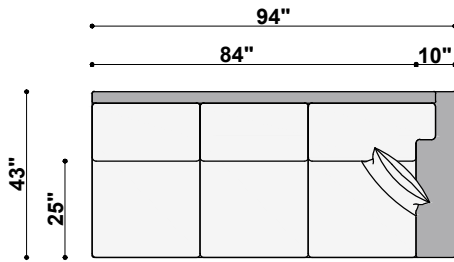

TOP VIEW
1437-285-LAF
Junaluska Left Arm 2-Cushion Sofa
61" to 85" Available Widths

TOP VIEW
1437-285-RAF
Junaluska Right Arm 2-Cushion Sofa
61" to 85" Available Widths

TOP VIEW
1437-385-LAF
Junaluska Left Arm 3-Cushion Sofa
61" to 85" Available Widths

TOP VIEW
1437-385-RAF
Junaluska Right Arm 3-Cushion Sofa
61" to 85" Available Widths

TOP VIEW
1437-294-LAF
Junaluska Left Arm 2-Cushion Long Sofa
86" to 110" Available Widths

TOP VIEW
1437-294-RAF
Junaluska Right Arm 2-Cushion Long Sofa
86" to 110" Available Widths

TOP VIEW
1437-394-LAF
Junaluska Left Arm 3-Cushion Long Sofa
86" to 110" Available Widths

TOP VIEW
1437-394-RAF
Junaluska Right Arm 3-Cushion Long Sofa
86" to 110" Available Widths

TOP VIEW
1437-3100-LAF-CRN
Junaluska Left Arm 3-Cushion Corner Sofa
106" to 120" Available Widths