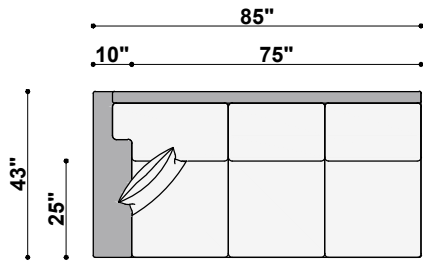

TOP VIEW
1437-35-LAF
Junaluska Left Arm Chair
30" to 35" Available Widths

TOP VIEW
1437-35-RAF
Junaluska Right Arm Chair
30" to 35" Available Widths

TOP VIEW
1437-35-CHS-L
Junaluska Left Arm Chaise
30" to 35" Available Widths

TOP VIEW
1437-35-CHS-R
Junaluska Right Arm Chaise
30" to 35" Available Widths

**1437 JUNALUSKA
TOP VIEWS**

TOP VIEW
1437-260-LAF
Junaluska Left Arm Loveseat
36" to 60" Available Widths

TOP VIEW
1437-260-RAF
Junaluska Right Arm Loveseat
36" to 60" Available Widths

TOP VIEW
1437-285-LAF
Junaluska Left Arm 2-Cushion Sofa
61" to 85" Available Widths

TOP VIEW
1437-285-RAF
Junaluska Right Arm 2-Cushion Sofa
61" to 85" Available Widths

TOP VIEW
1437-385-LAF
Junaluska Left Arm 3-Cushion Sofa
61" to 85" Available Widths