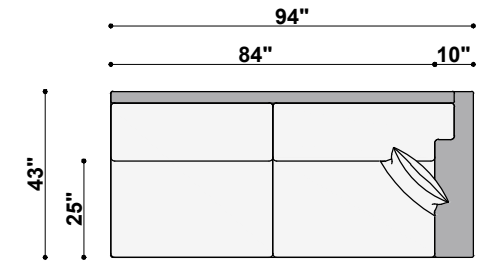

TOP VIEW
1437-294-RAF
Junaluska Right Arm 2-Cushion Long Sofa
86" to 110" Available Widths