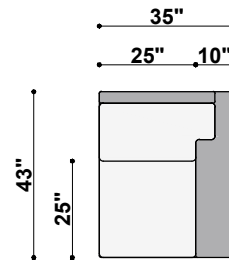

TOP VIEW
1437-270
Junaluska Loveseat
56" to 70" Available Widths

TOP VIEW
1437-286
Junaluska Mid-Sofa
71" to 86" Available Widths

TOP VIEW
1437-295
Junaluska 2-Cushion Sofa
87" to 95" Available Widths

TOP VIEW
1437-395
Junaluska 3-Cushion Sofa
87" to 95" Available Widths

TOP VIEW
1437-2104
Junaluska 2-Cushion Long Sofa
96" to 104" Available Widths

TOP VIEW
1437-3104
Junaluska 3-Cushion Long Sofa
96" to 104" Available Widths

TOP VIEW
1437-4113
Junaluska 4-Cushion X-Long Sofa
105" to 120" Available Widths

TOP VIEW
1437-35-LAF
Junaluska Left Arm Chair
30" to 35" Available Widths

TOP VIEW
1437-35-RAF
Junaluska Right Arm Chair
30" to 35" Available Widths

TOP VIEW
1437-35-CHS-L
Junaluska Left Arm Chaise
30" to 35" Available Widths

**1437 JUNALUSKA
SIDE VIEWS**

SIDE VIEW
1437-43
Junaluska Chair
38" to 43" Available Widths

SIDE VIEW
1437-35-CHS-R
Junaluska Right Arm Chaise
30" to 35" Available Widths

**1437 JUNALUSKA
FRONT VIEW**

FRONT VIEW
1437-295
Junaluska 2-Cushion Sofa
87" to 95" Available Widths