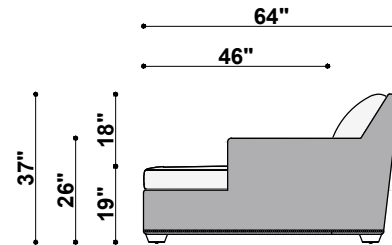

SIDE VIEW
1437-35-CHS-R
Junaluska Right Arm Chaise
30" to 35" Available Widths