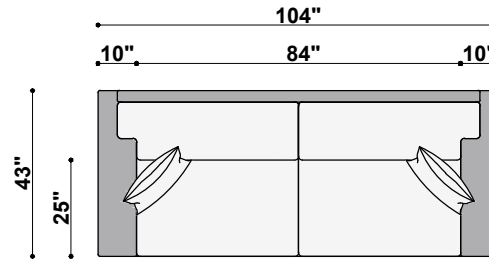

**1437 JUNALUSKA
TOP VIEWS**

TOP VIEW
1437-43
Junaluska Chair
38" to 43" Available Widths

TOP VIEW
1437-00
Junaluska Ottoman
34" Available Width

TOP VIEW
1437-55
Junaluska Chair 1/2
44" to 55" Available Widths

TOP VIEW
1437-270
Junaluska Loveseat
56" to 70" Available Widths

TOP VIEW
1437-286
Junaluska Mid-Sofa
71" to 86" Available Widths

TOP VIEW
1437-295
Junaluska 2-Cushion Sofa
87" to 95" Available Widths

TOP VIEW
1437-395
Junaluska 3-Cushion Sofa
87" to 95" Available Widths

TOP VIEW
1437-2104
Junaluska 2-Cushion Long Sofa
96" to 104" Available Widths

TOP VIEW
1437-3104
Junaluska 3-Cushion Long Sofa
96" to 104" Available Widths

TOP VIEW
1437-4113
Junaluska 4-Cushion X-Long Sofa
105" to 120" Available Widths