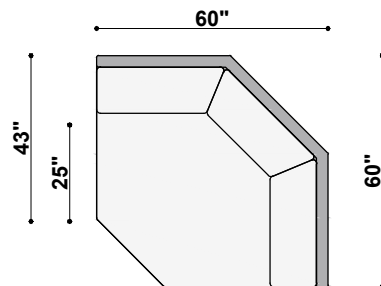

TOP VIEW
1437-3100-RAF-CRN
Junaluska Right Arm 3-Cushion Corner Sofa
106" to 120" Available Widths

**1437 JUNALUSKA
TOP VIEWS**

TOP VIEW
1437-25-NOA
Junaluska Armless Chair
22" to 24" Available Widths

TOP VIEW
1437-250-NOA
Junaluska Armless Loveseat
26" to 50" Available Widths

TOP VIEW
1437-275-NOA
Junaluska Armless 2-Cushion Sofa
51" to 75" Available Widths

TOP VIEW
1437-375-NOA
Junaluska Armless 3-Cushion Sofa
51" to 75" Available Widths

TOP VIEW
1437-2100-NOA
Junaluska Armless 2-Cushion Long Sofa
76" to 100" Available Widths

TOP VIEW
1437-4100-NOA
Junaluska Armless 4-Cushion Long Sofa
76" to 100" Available Widths

TOP VIEW
1437-WDG
Junaluska Wedge Corner
79" Available Width (60" Wall Space Each Side)

TOP VIEW
1437-SQC
Junaluska Square Corner
48" Available Width