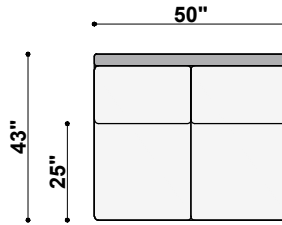

TOP VIEW
1437-385-RAF
Junaluska Right Arm 3-Cushion Sofa
61" to 85" Available Widths

TOP VIEW
1437-294-LAF
Junaluska Left Arm 2-Cushion Long Sofa
86" to 110" Available Widths

TOP VIEW
1437-294-RAF
Junaluska Right Arm 2-Cushion Long Sofa
86" to 110" Available Widths

TOP VIEW
1437-394-LAF
Junaluska Left Arm 3-Cushion Long Sofa
86" to 110" Available Widths

TOP VIEW
1437-394-RAF
Junaluska Right Arm 3-Cushion Long Sofa
86" to 110" Available Widths

TOP VIEW
1437-3100-LAF-CRN
Junaluska Left Arm 3-Cushion Corner Sofa
106" to 120" Available Widths

TOP VIEW
1437-3100-RAF-CRN
Junaluska Right Arm 3-Cushion Corner Sofa
106" to 120" Available Widths

**1437 JUNALUSKA
TOP VIEWS**

TOP VIEW
1437-25-NOA
Junaluska Armless Chair
22" to 24" Available Widths

TOP VIEW
1437-250-NOA
Junaluska Armless Loveseat
26" to 50" Available Widths