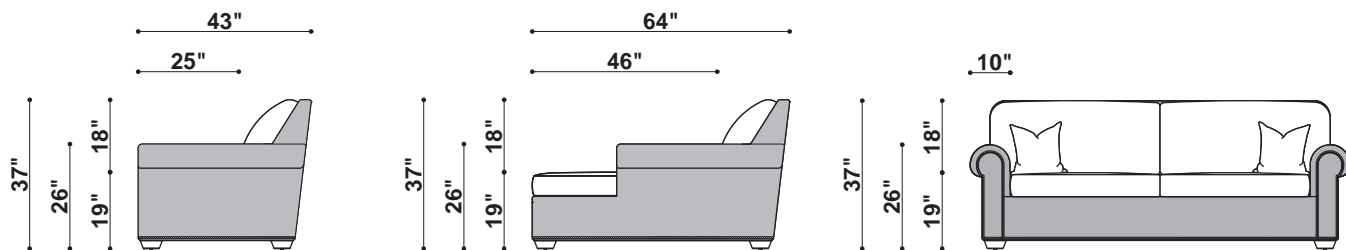

BUY THE INCH

STANFORD FURNITURE

1437 JUNALUSKA

The traditionally-styled Junaluska Buy-the-Inch collection features luxurious deep seating in overall depth of 43 inches.

OVERALL DIMENSIONS

Outside: Depth 43" Height 37"

Inside: Depth 25" Height 18"

Seat Height: 19"

Arm Height: 26"

Arm Width: 10"

*Chaises are 21" deeper than other pieces.

SHOWN:
1437-395 JUNALUSKA 3 CUSHION SOFA
95" STOCK LENGTH

CHAIR

1437-43