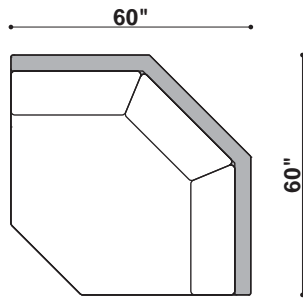

BUY THE INCH

STANFORD FURNITURE

1437 JUNALUSKA

The traditionally-styled Junaluska Buy-the-Inch collection features luxurious deep seating in overall depth of 43 inches.

OVERALL DIMENSIONS

Outside: Depth 43" Height 37"

1437-285-LAF

85" STOCK SIZE
BUY THE INCH 61"-85"

2 CUSHION RAF SOFA

1437-285-RAF

85" STOCK SIZE
BUY THE INCH 61"-85"

3 CUSHION LAF LONG SOFA

1437-394-LAF

94" STOCK SIZE
BUY THE INCH 86"-110"

3 CUSHION RAF LONG SOFA

1437-394-RAF

94" STOCK SIZE
BUY THE INCH 86"-110"

LAF CORNER SOFA
1437-3100-LAF-CRN

100" STOCK SIZE
 BUY THE INCH 106"-120"

RAF CORNER SOFA
1437-3100-RAF-CRN

100" STOCK SIZE
 BUY THE INCH 106"-120"

ARMLESS CHAIR
1437-25-NOA

25" STOCK SIZE
 BUY THE INCH 22"-25"

WEDGE CORNER
1437-WDG

79" (60" WALL SPACE
 EACH SIDE)

SQUARE CORNER
1437-SQC

48" STOCK SIZE
 BUY THE INCH 48"

ARMLESS LOVESEAT
1437-250-NOA

50" STOCK SIZE
 BUY THE INCH 26"-50"