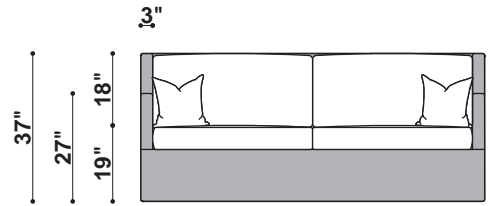

BUY THE INCH

STANFORD FURNITURE

1411 NANTUCKET FALLS & 1423 NANTUCKET

The pretty, clean-lined Nantucket pieces feature exceptionally narrow, sloped three-inch arms that lighten the style and maximize the seating space. Available with a leg base (1423) or waterfall skirt (1411).

OVERALL DIMENSIONS

Outside: Depth 40" Height 37"

Inside: Depth 22" Height 18"

Seat Height: 19"

Arm Height: 27"

Arm Width: 3"

*Chaises are 24" deeper than other pieces.

1423 NANTUCKET

1411 NANTUCKET FALLS

SHOWN:
1411-186 NANTUCKET FALLS SOFA
86" STOCK LENGTH

CHAIR

1411-30

1423-30

30" STOCK SIZE
BUY THE INCH 26"-30"

OTTOMAN

1411-00