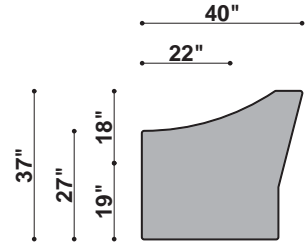

BUY THE INCH

STANFORD FURNITURE

1411 NANTUCKET FALLS & 1423 NANTUCKET

The pretty, clean-lined Nantucket pieces feature exceptionally narrow, sloped three-inch arms that lighten the style and maximize the seating space. Available with a leg base (1423) or waterfall skirt (1411).

OVERALL DIMENSIONS

Outside: Depth 40" Height 37"

Inside: Depth 22" Height 18"

Seat Height: 19"

Arm Height: 27"

Arm Width: 3"

*Chaises are 24" deeper than other pieces.

1423 NANTUCKET

1411 NANTUCKET FALLS

SHOWN:
1411-186 NANTUCKET FALLS SOFA
86" STOCK LENGTH

CHAIR

1411-30

1423-30

30" STOCK SIZE
BUY THE INCH 26"-30"

OTTOMAN

1411-00