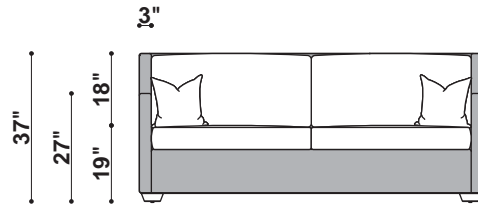

BUY THE INCH

STANFORD FURNITURE

1411 NANTUCKET FALLS & 1423 NANTUCKET

The pretty, clean-lined Nantucket pieces feature exceptionally narrow, sloped three-inch arms that lighten the style and maximize the seating space. Available with a leg base (1423) or waterfall skirt (1411).

OVERALL DIMENSIONS

Outside: Depth 40" Height 37"

Inside: Depth 22" Height 18"

Seat Height: 19"

Arm Height: 27"

Arm Width: 3"

*Chaises are 24" deeper than other pieces.

1423 NANTUCKET

1411 NANTUCKET FALLS

SHOWN:
1411-186 NANTUCKET FALLS SOFA
86" STOCK LENGTH

CHAIR

1411-30

1423-30

30" STOCK SIZE
BUY THE INCH 26"-30"

OTTOMAN

1411-00