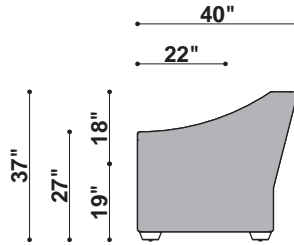

BUY THE INCH

STANFORD FURNITURE

1411 NANTUCKET FALLS & 1423 NANTUCKET

The pretty, clean-lined Nantucket pieces feature exceptionally narrow, sloped three-inch arms that lighten the style and maximize the seating space. Available with a leg base (1423) or waterfall skirt (1411).

OVERALL DIMENSIONS

Outside: Depth 40" Height 37"

Inside: Depth 22" Height 18"

Seat Height: 19"

Arm Height: 27"

Arm Width: 3"

*Chaises are 24" deeper than other pieces.

1423 NANTUCKET

1411 NANTUCKET FALLS

SHOWN:
1411-186 NANTUCKET FALLS SOFA
86" STOCK LENGTH

CHAIR

1411-30

1423-30

30" STOCK SIZE
BUY THE INCH 26"-30"

OTTOMAN

1411-00

1423-00

29" STOCK SIZE
BUY THE INCH 29"

CHAIR 1/2

1411-41

1423-41

41" STOCK SIZE
BUY THE INCH 31"-41"

LOVESEAT

1411-162