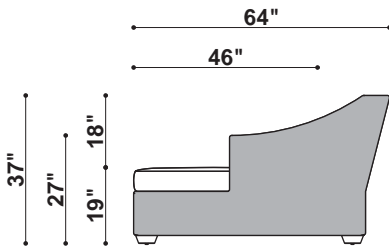

BUY THE INCH

STANFORD FURNITURE

1411 NANTUCKET FALLS & 1423 NANTUCKET

The pretty, clean-lined Nantucket pieces feature exceptionally narrow, sloped three-inch arms that lighten the style and maximize the seating space. Available with a leg base (1423) or waterfall skirt (1411).

OVERALL DIMENSIONS

Outside: Depth 40" Height 37"

Inside: Depth 22" Height 18"

Seat Height: 19"

Arm Height: 27"

Arm Width: 3"

*Chaises are 24" deeper than other pieces.

1423 NANTUCKET

1411 NANTUCKET FALLS

SHOWN:
1411-186 NANTUCKET FALLS SOFA
86" STOCK LENGTH

CHAIR

1411-30

1423-30

30" STOCK SIZE
BUY THE INCH 26"-30"

OTTOMAN

1411-00

1423-00

29" STOCK SIZE
BUY THE INCH 29"

CHAIR 1/2

1411-41

1423-41

41" STOCK SIZE
BUY THE INCH 31"-41"

LOVESEAT

1411-162